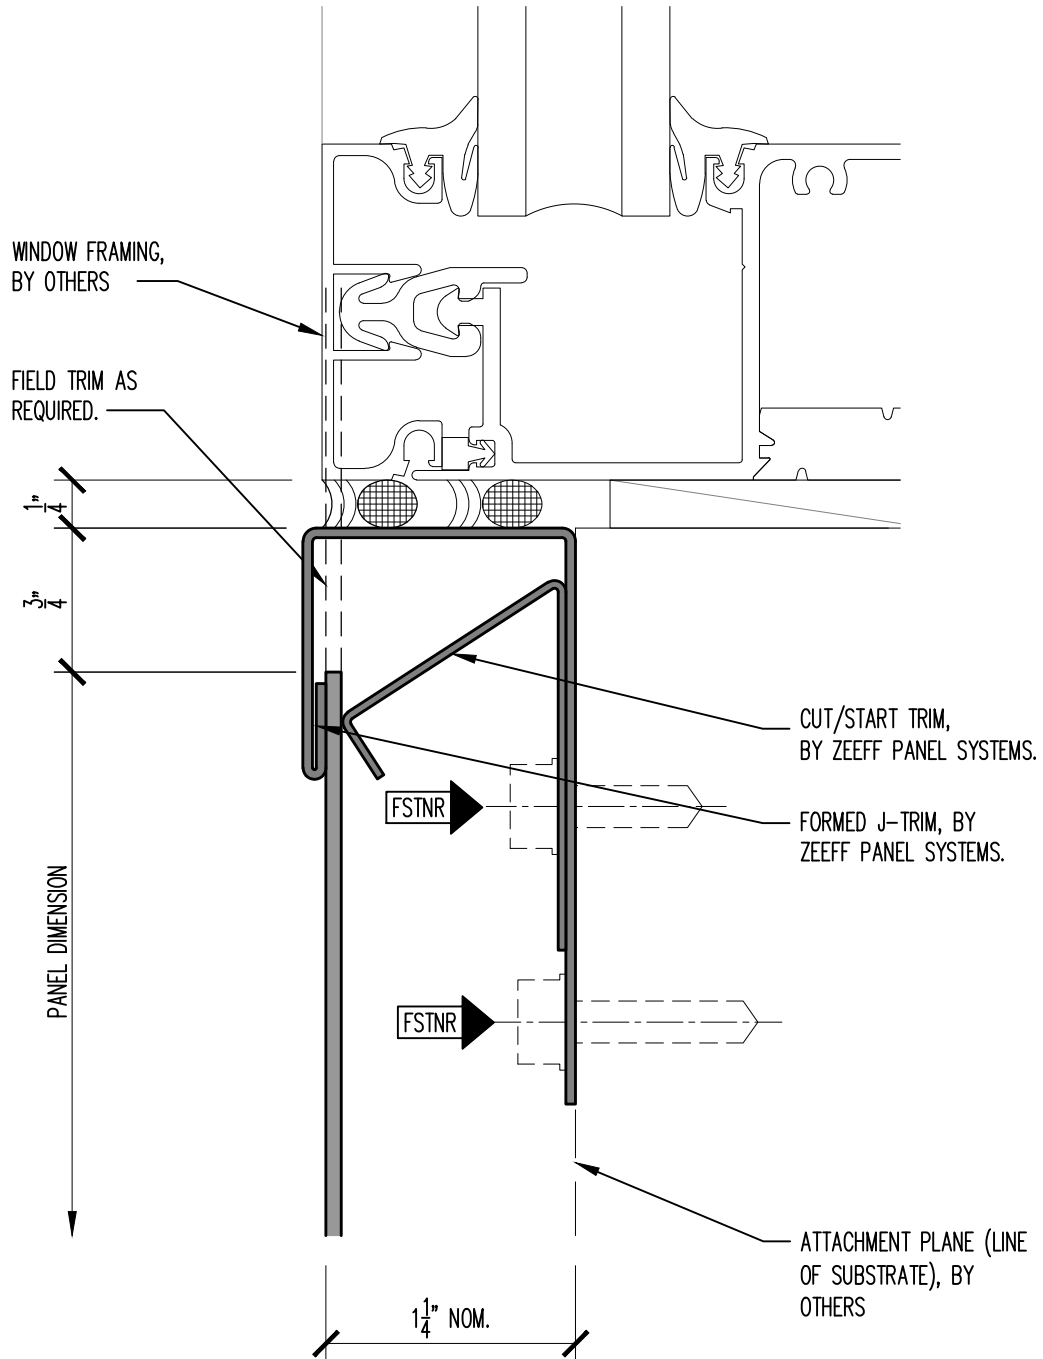

ORIGIN SERIES DESIGN GUIDE

FORMED TRIM INSTALLATION

20

PANEL HEAD DETAIL AT FLUSH WINDOW SILL

SCALE: FULL