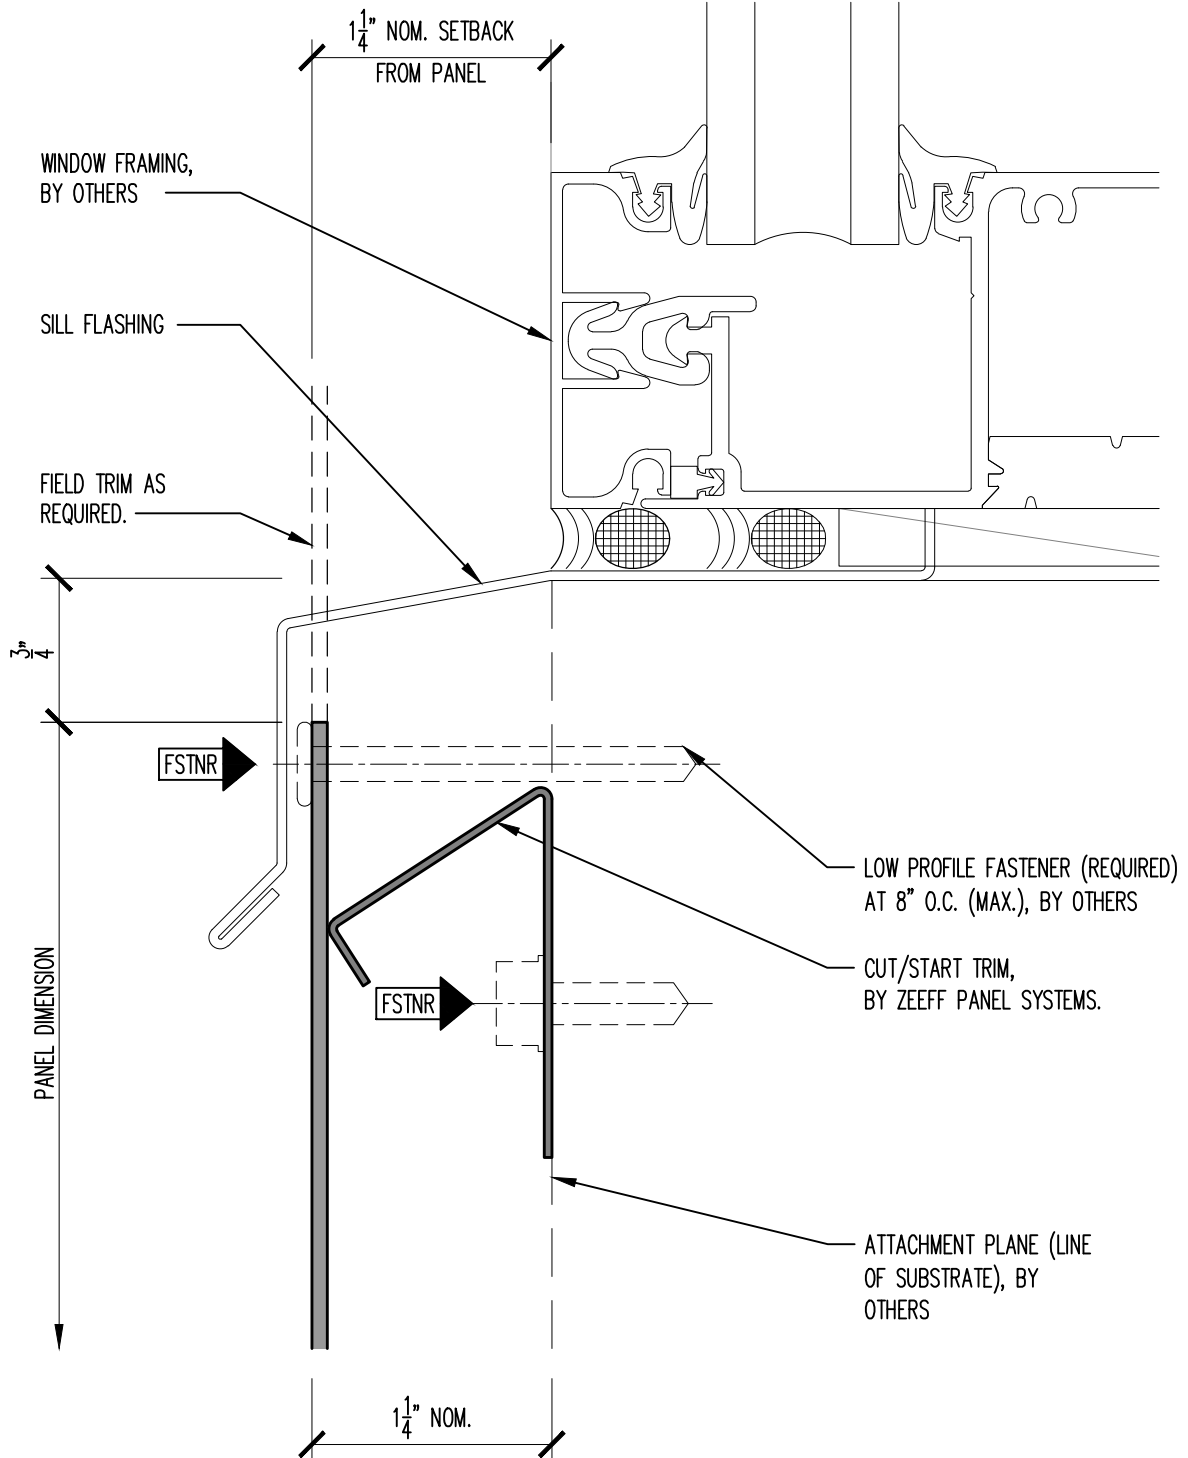

# ORIGIN SERIES DESIGN GUIDE

## FORMED TRIM INSTALLATION

10

### PANEL HEAD DETAIL AT WINDOW SILL

SCALE: FULL