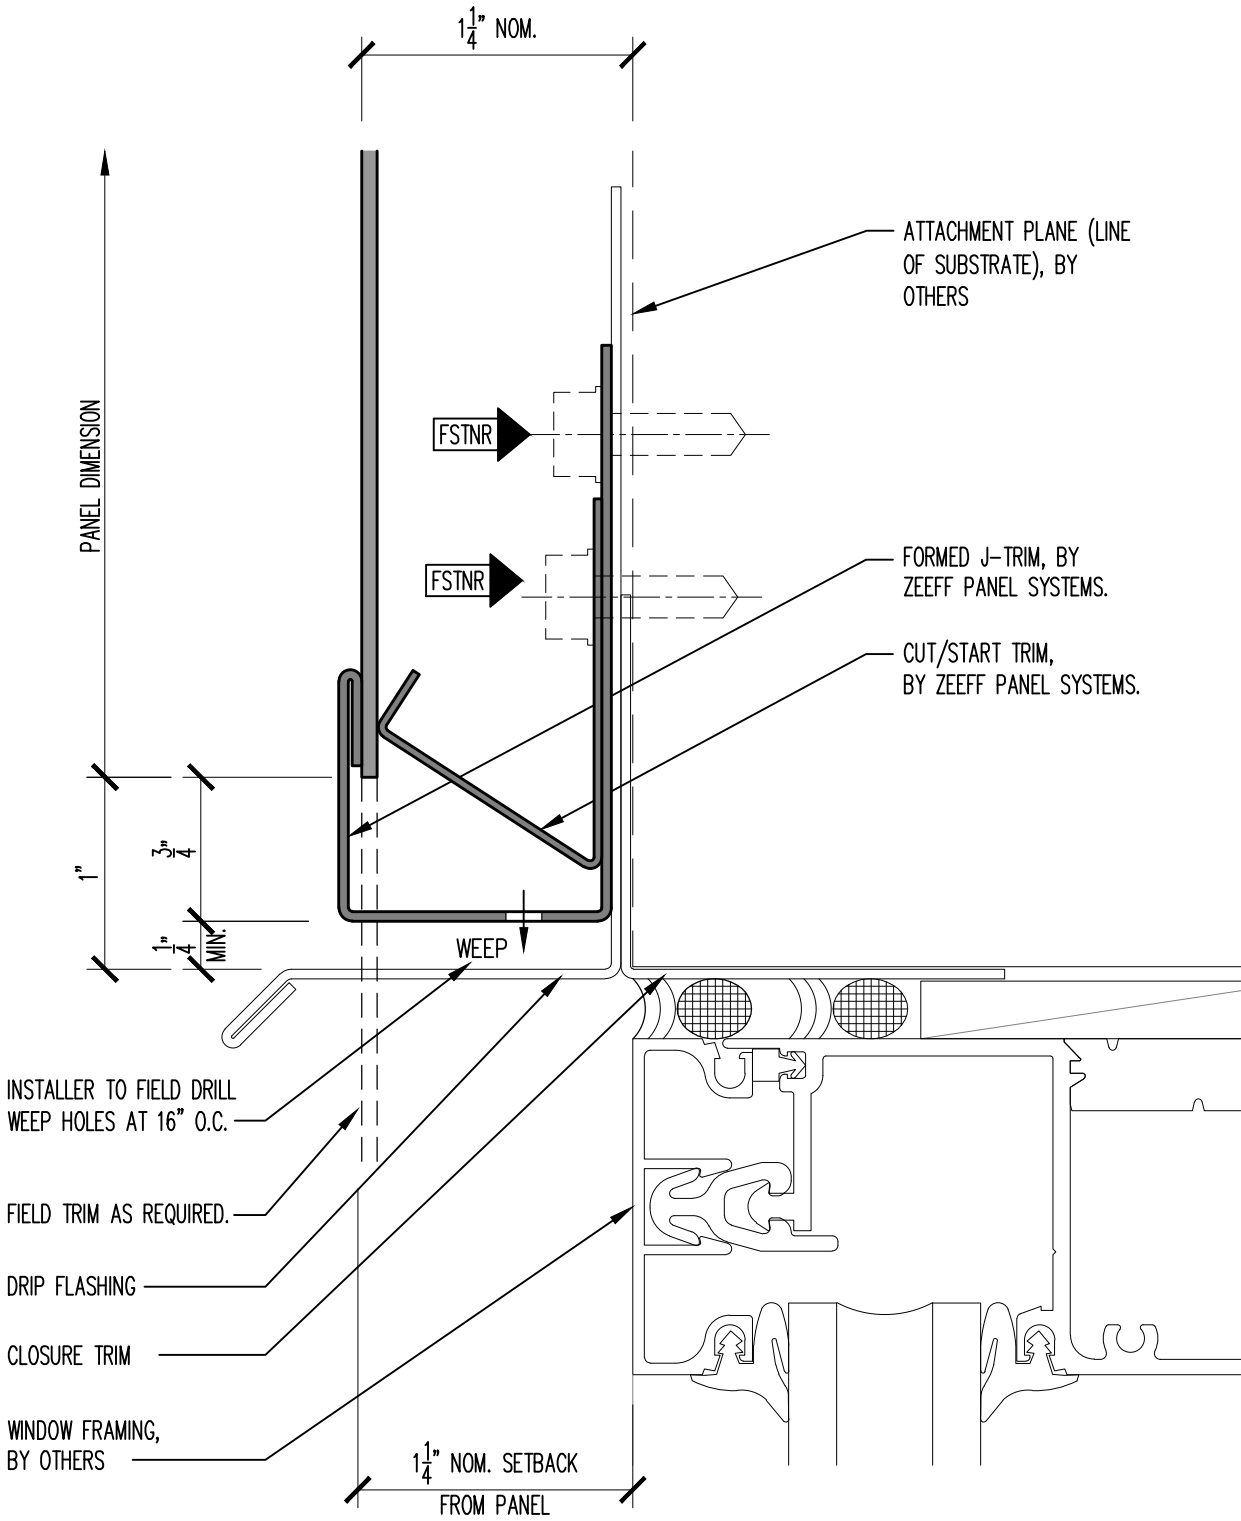

# ORIGIN SERIES DESIGN GUIDE

## FORMED TRIM INSTALLATION

8

### PANEL BASE DETAIL AT WINDOW / DOOR HEAD

SCALE: FULL