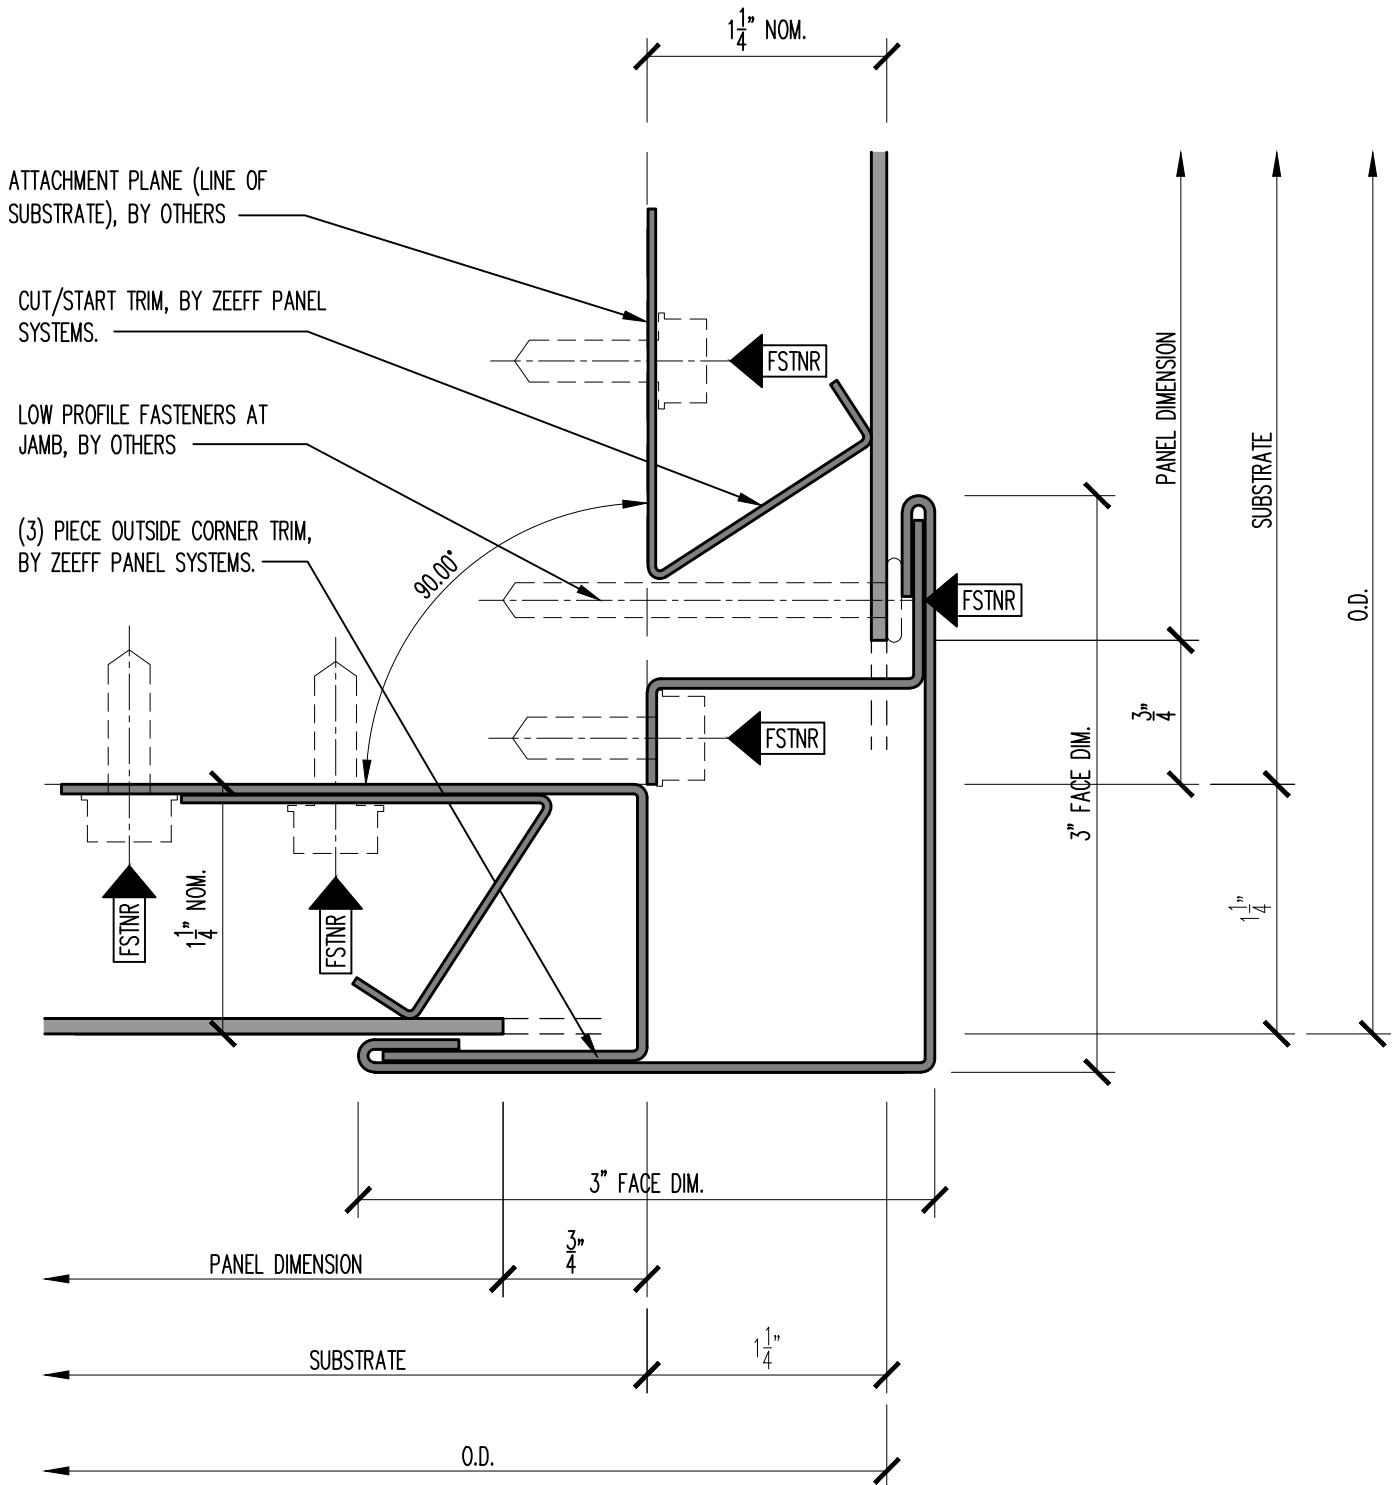

ORIGIN SERIES DESIGN GUIDE

FORMED TRIM INSTALLATION

6

(3) PIECE TRIM 90° OUTSIDE CORNER DETAIL

SCALE: FULL