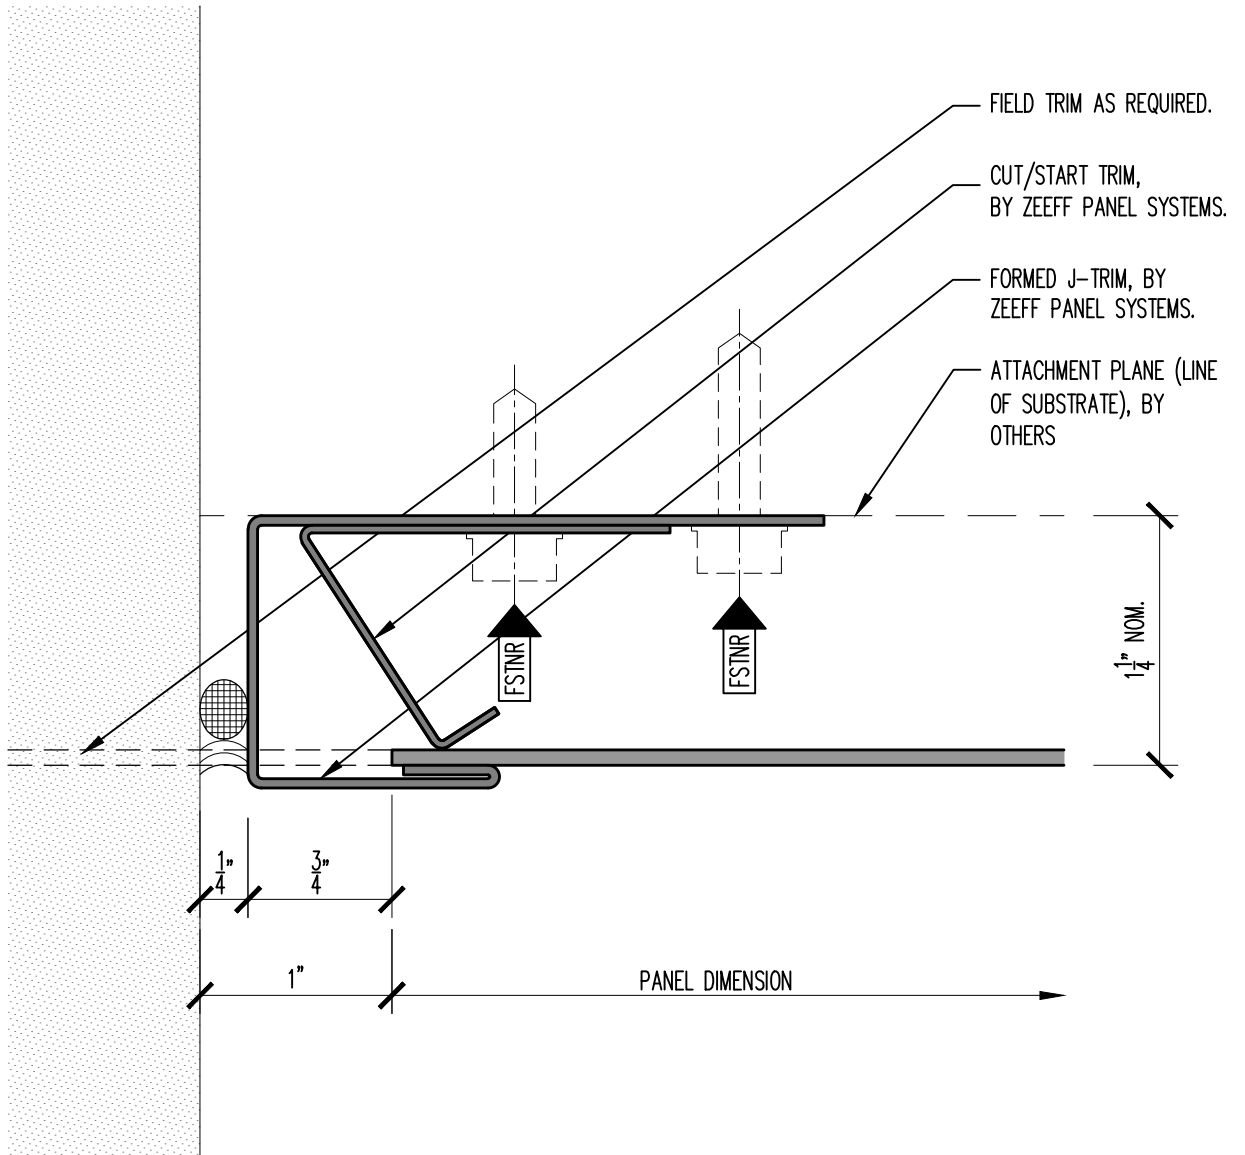

ORIGIN SERIES DESIGN GUIDE

FORMED TRIM INSTALLATION

PANEL JAMB TERMINATION

SCALE: FULL