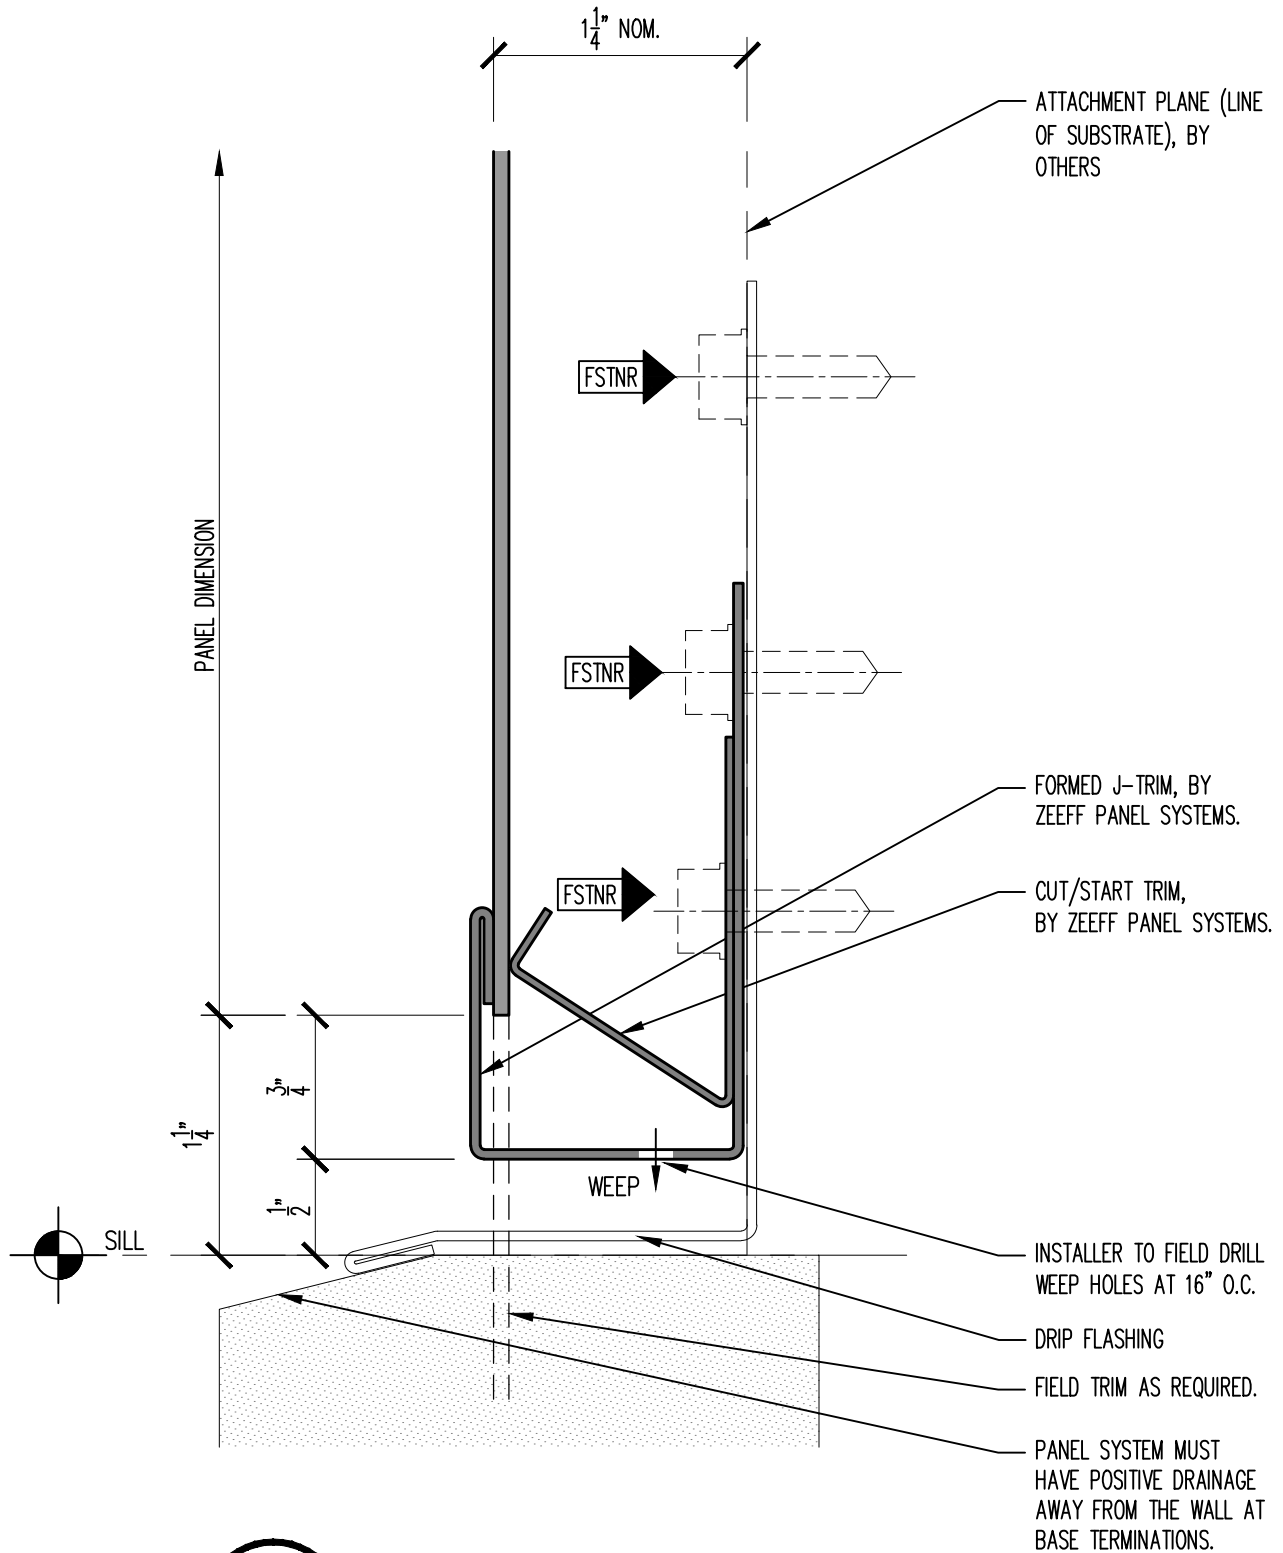

# ORIGIN SERIES DESIGN GUIDE

## FORMED TRIM INSTALLATION

3

### PANEL BASE TERMINATION

SCALE: FULL