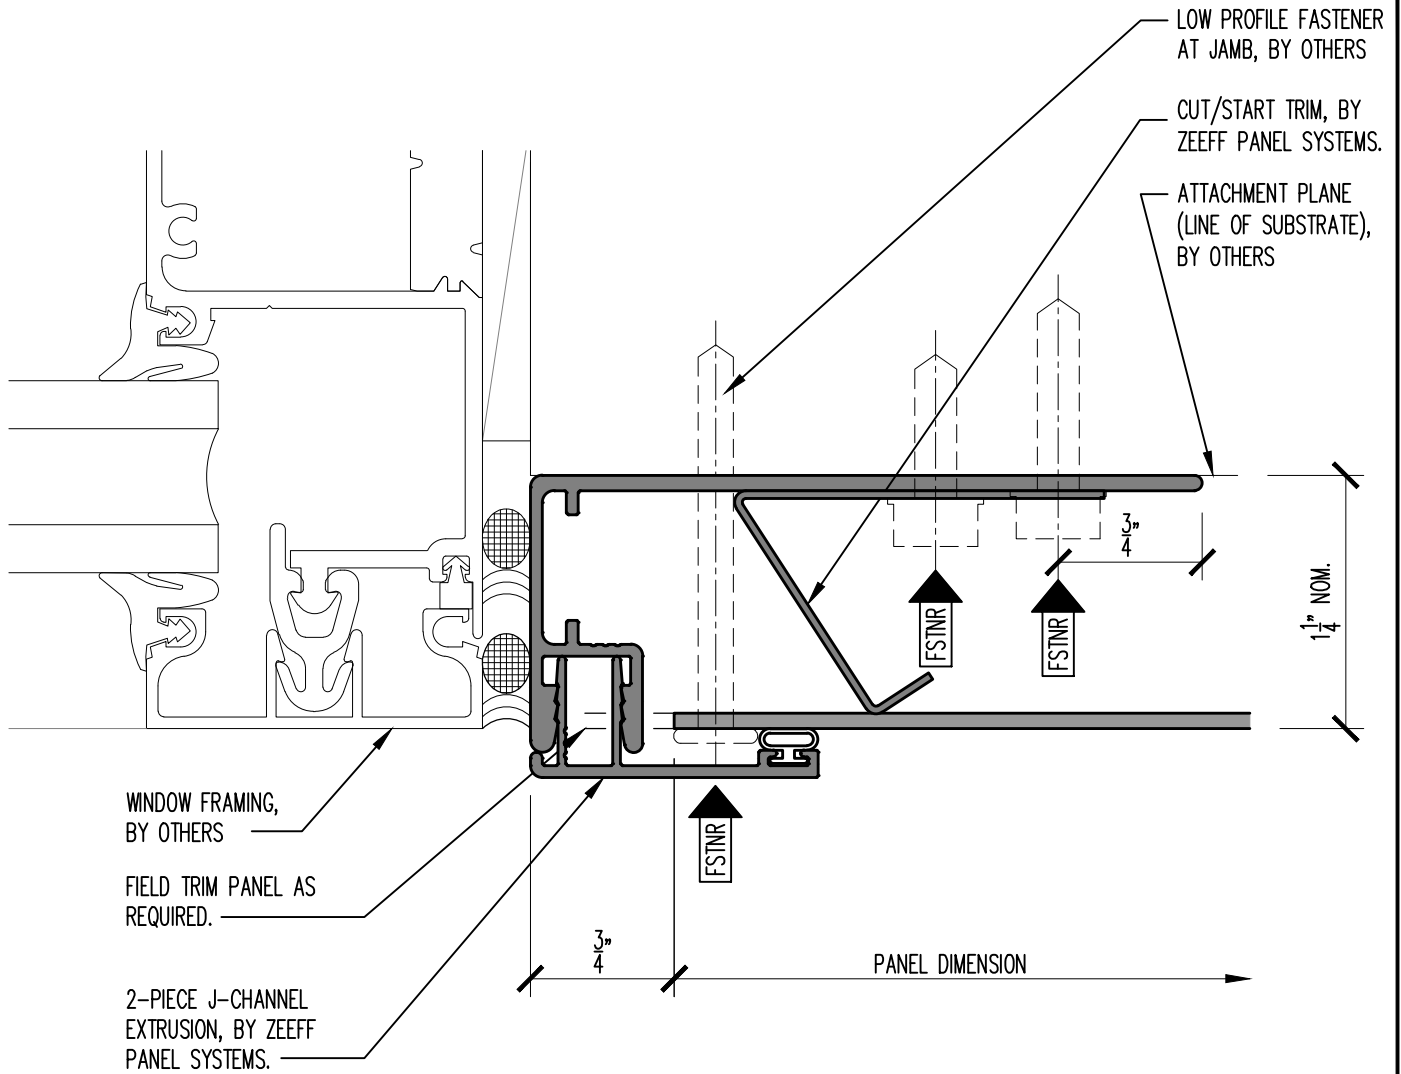

ORIGIN SERIES DESIGN GUIDE

CUT-TO-FIT INSTALLATION

21

PANEL JAMB DETAIL AT FLUSH WINDOW / DOOR JAMB

SCALE: FULL