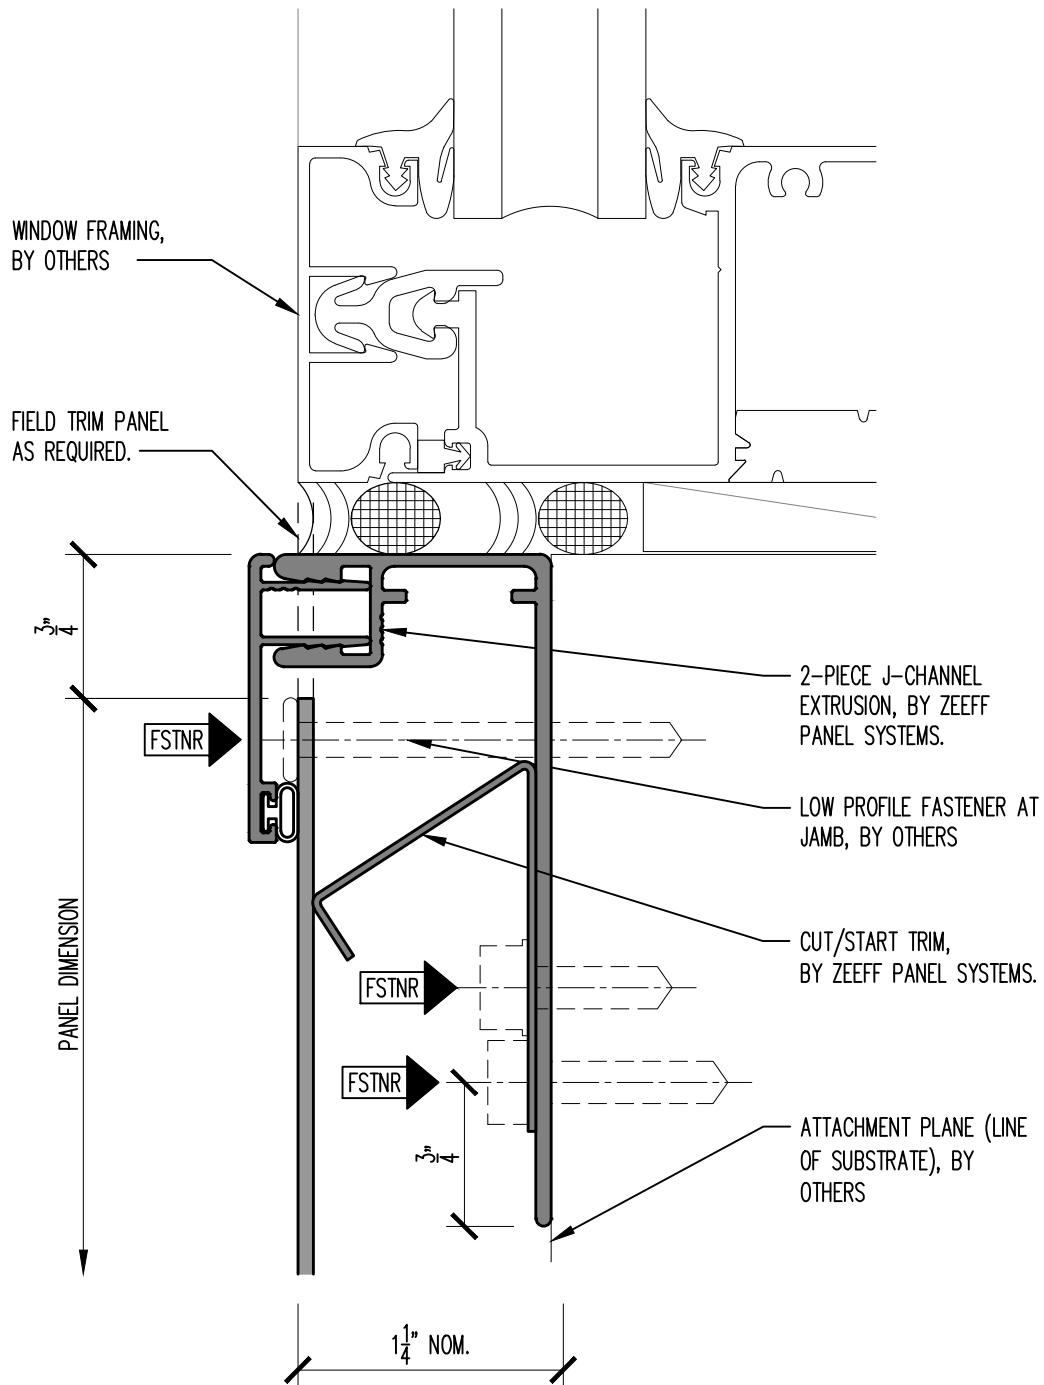

ORIGIN SERIES DESIGN GUIDE

CUT-TO-FIT INSTALLATION

20

PANEL HEAD DETAIL AT FLUSH WINDOW SILL

SCALE: FULL