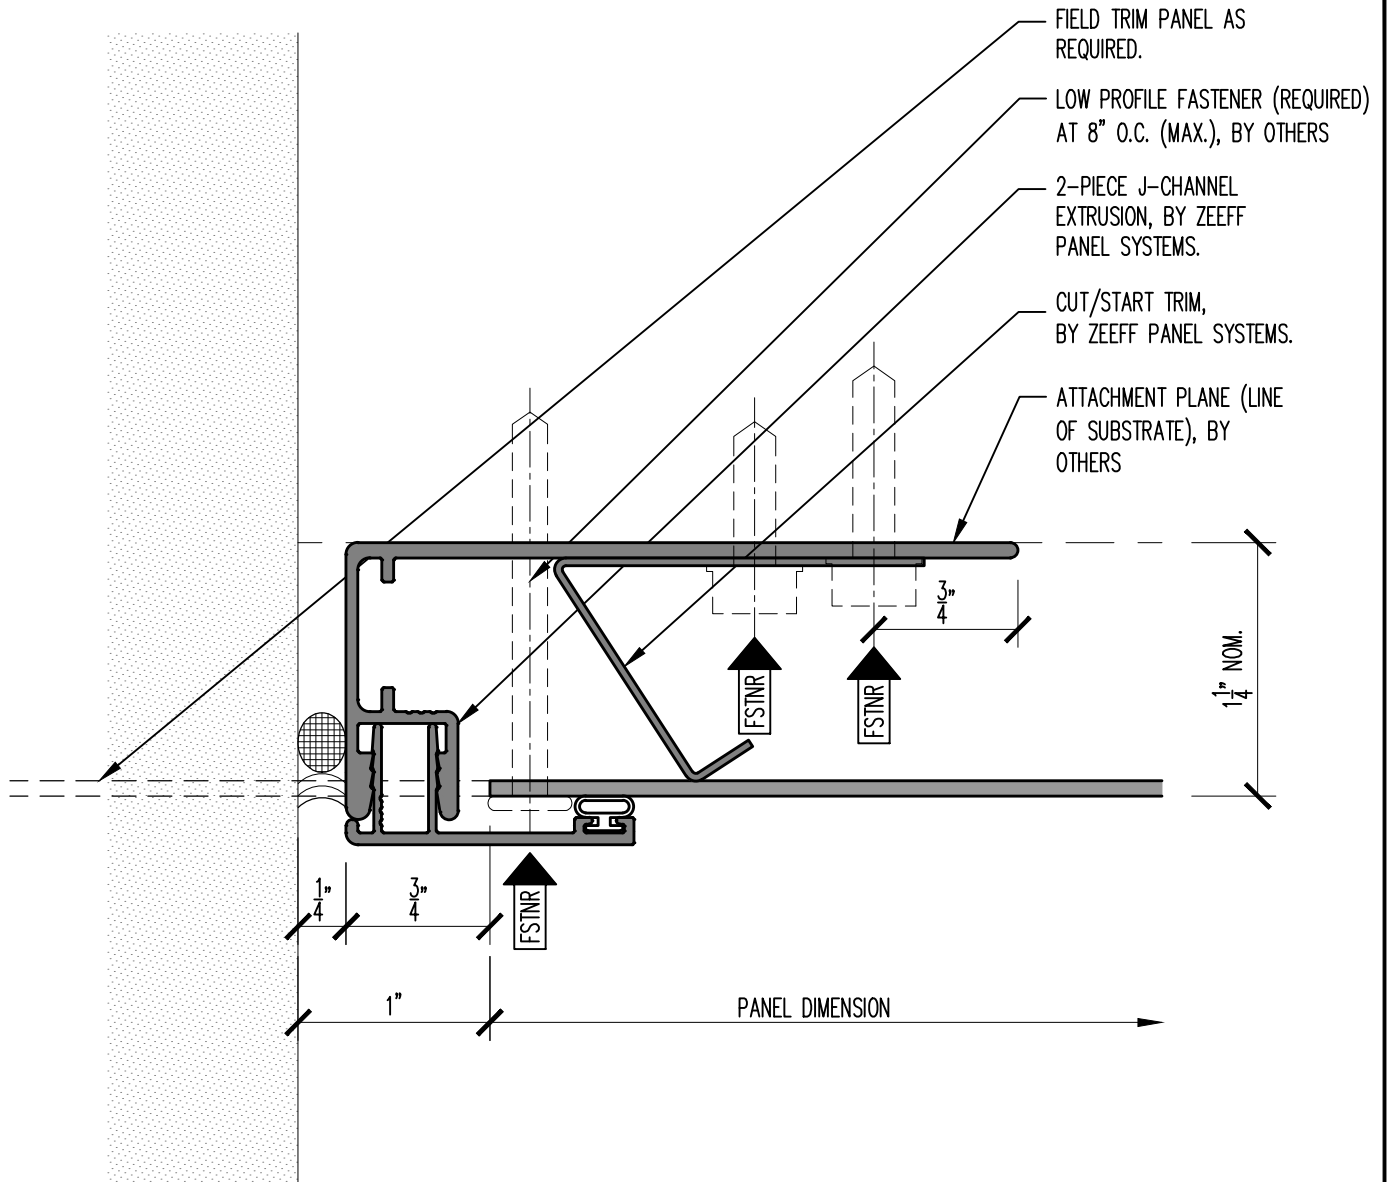

ORIGIN SERIES DESIGN GUIDE

CUT-TO-FIT INSTALLATION

18

PANEL JAMB TERMINATION AT SOFFIT

SCALE: FULL