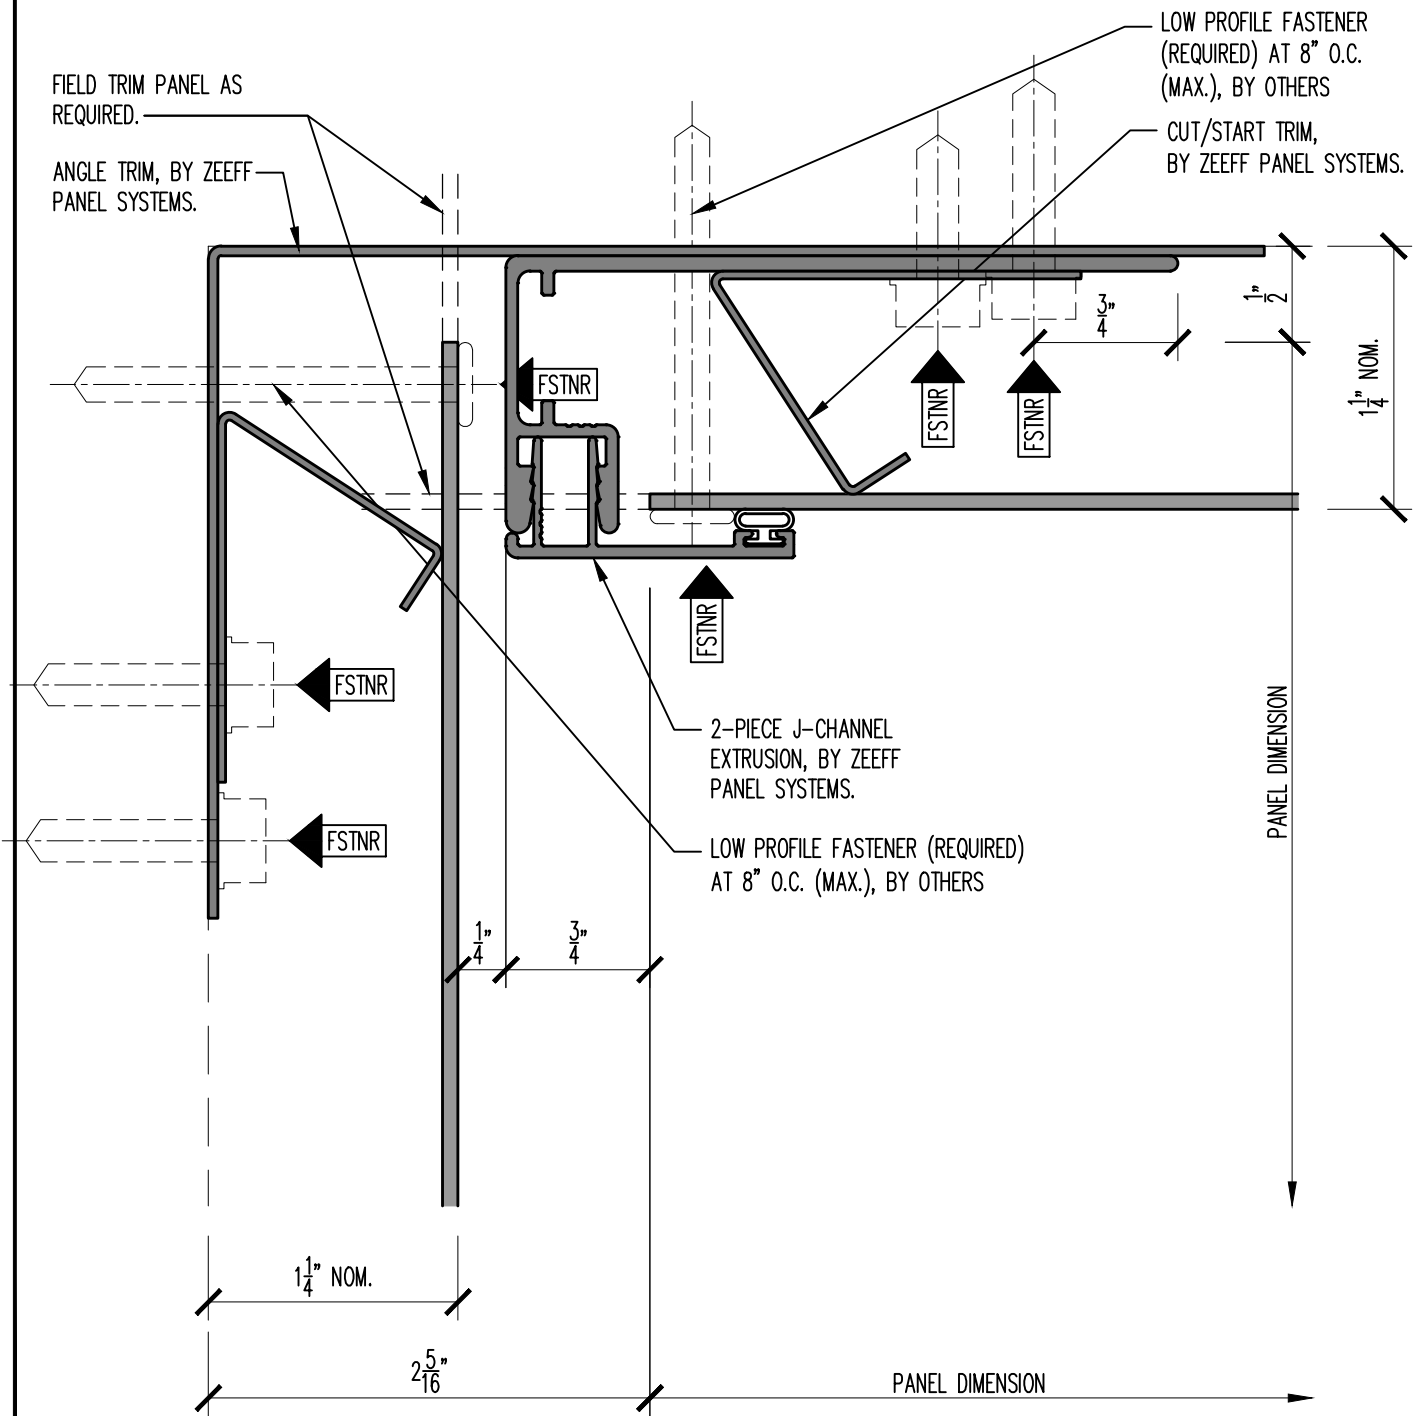

ORIGIN SERIES DESIGN GUIDE

CUT-TO-FIT INSTALLATION

16

WALL TO SOFFIT TRANSITION

SCALE: FULL