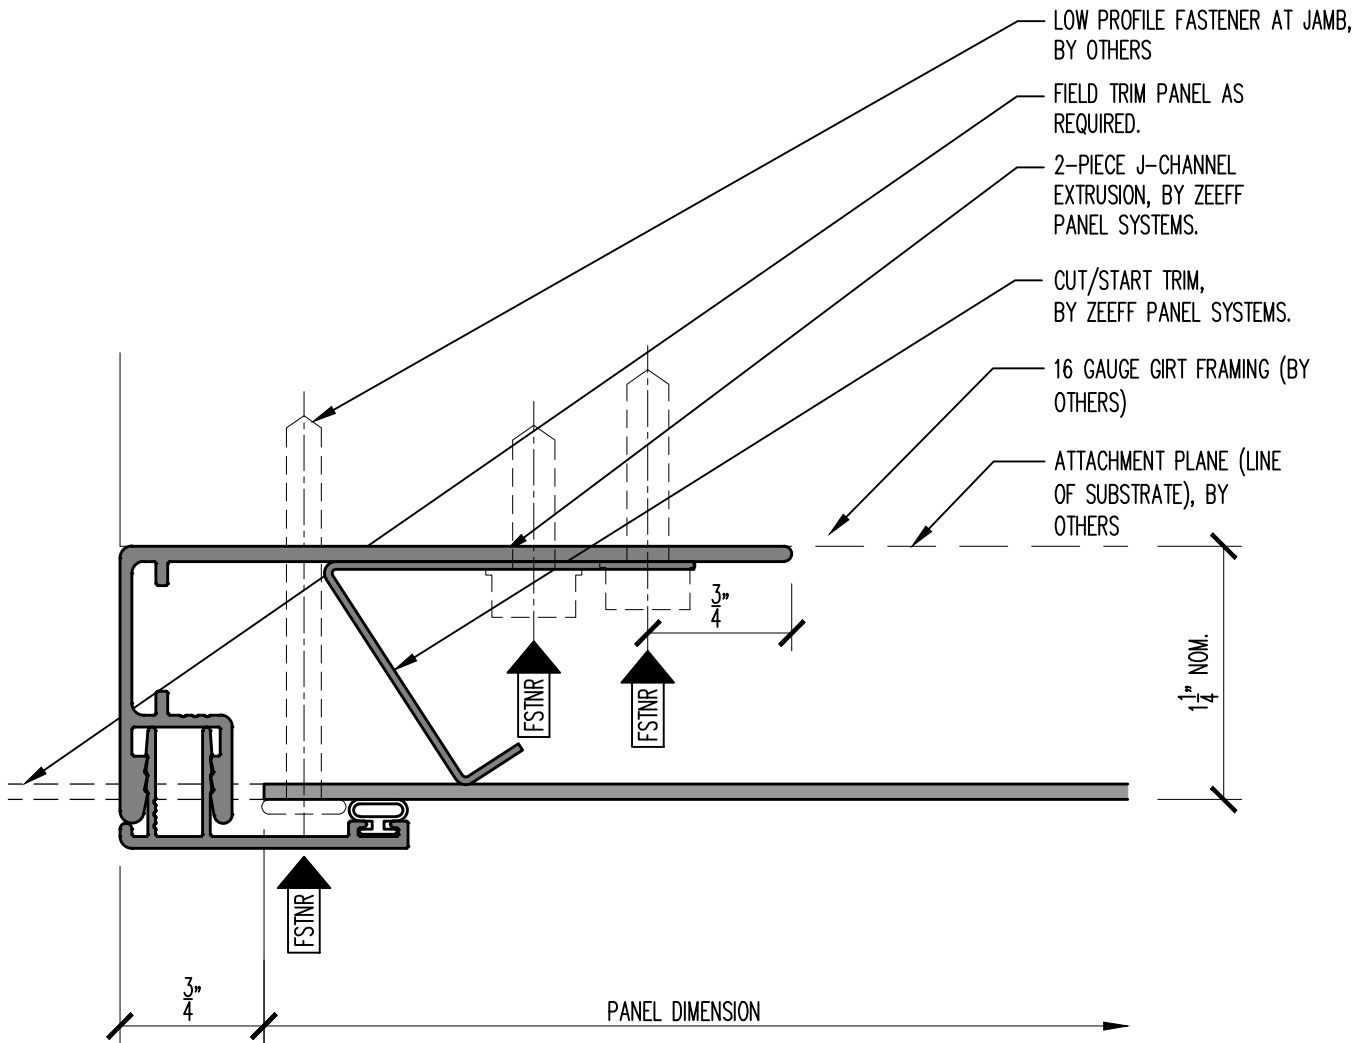

# ORIGIN SERIES DESIGN GUIDE

## CUT-TO-FIT INSTALLATION

11

### PANEL JAMB TERMINATION AT END WALL

SCALE: FULL