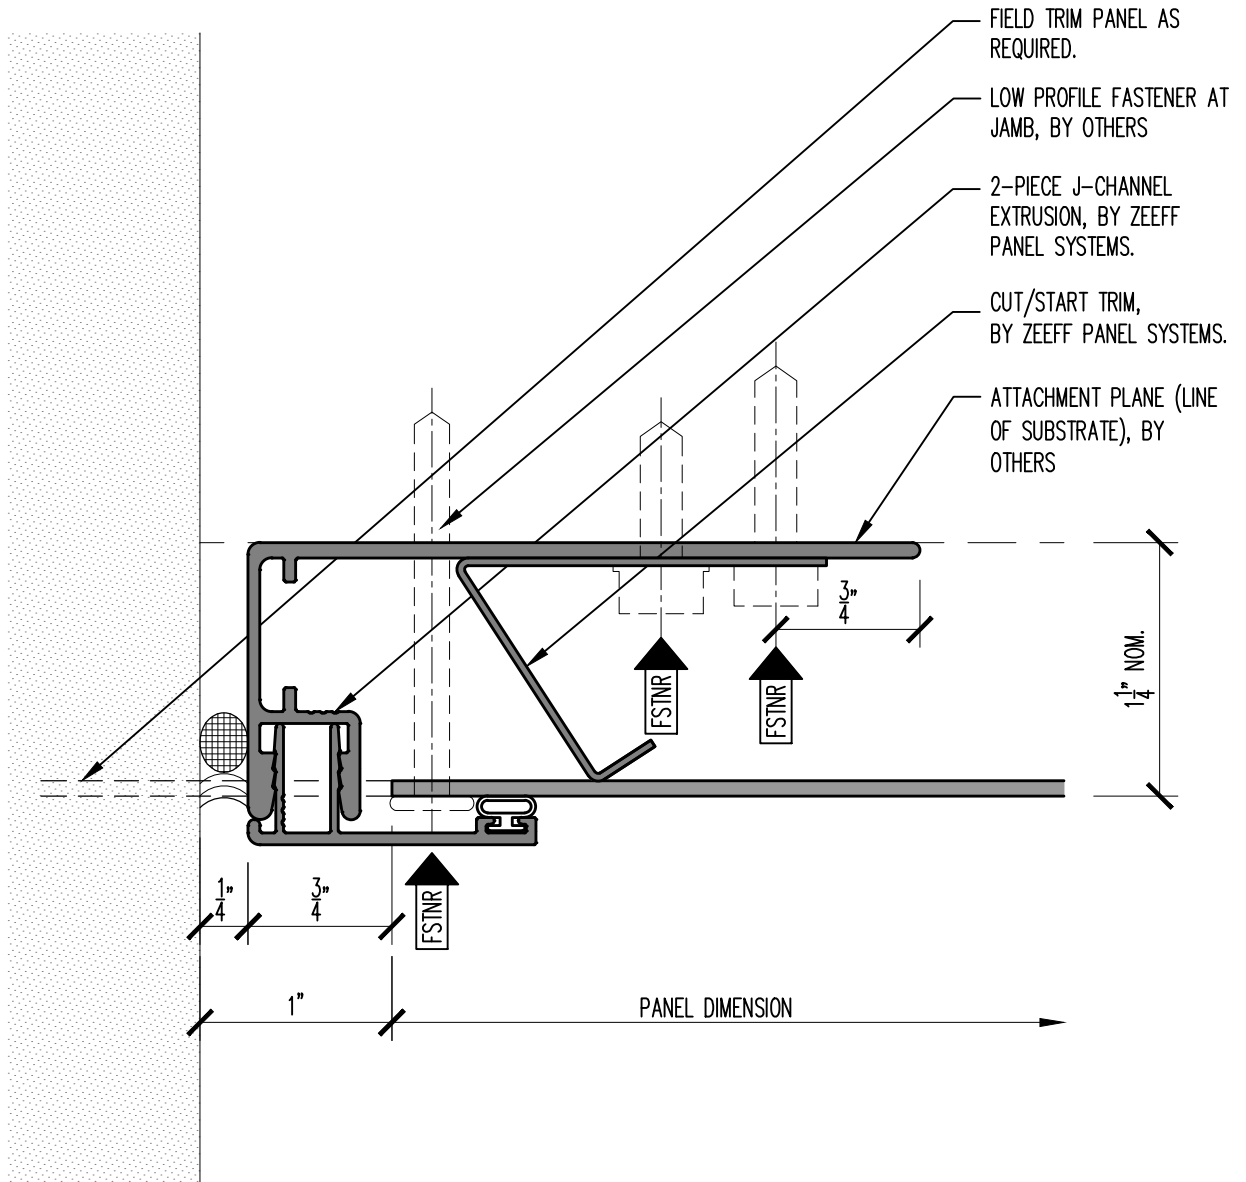

ORIGIN SERIES DESIGN GUIDE

CUT-TO-FIT INSTALLATION

PANEL JAMB TERMINATION

SCALE: FULL