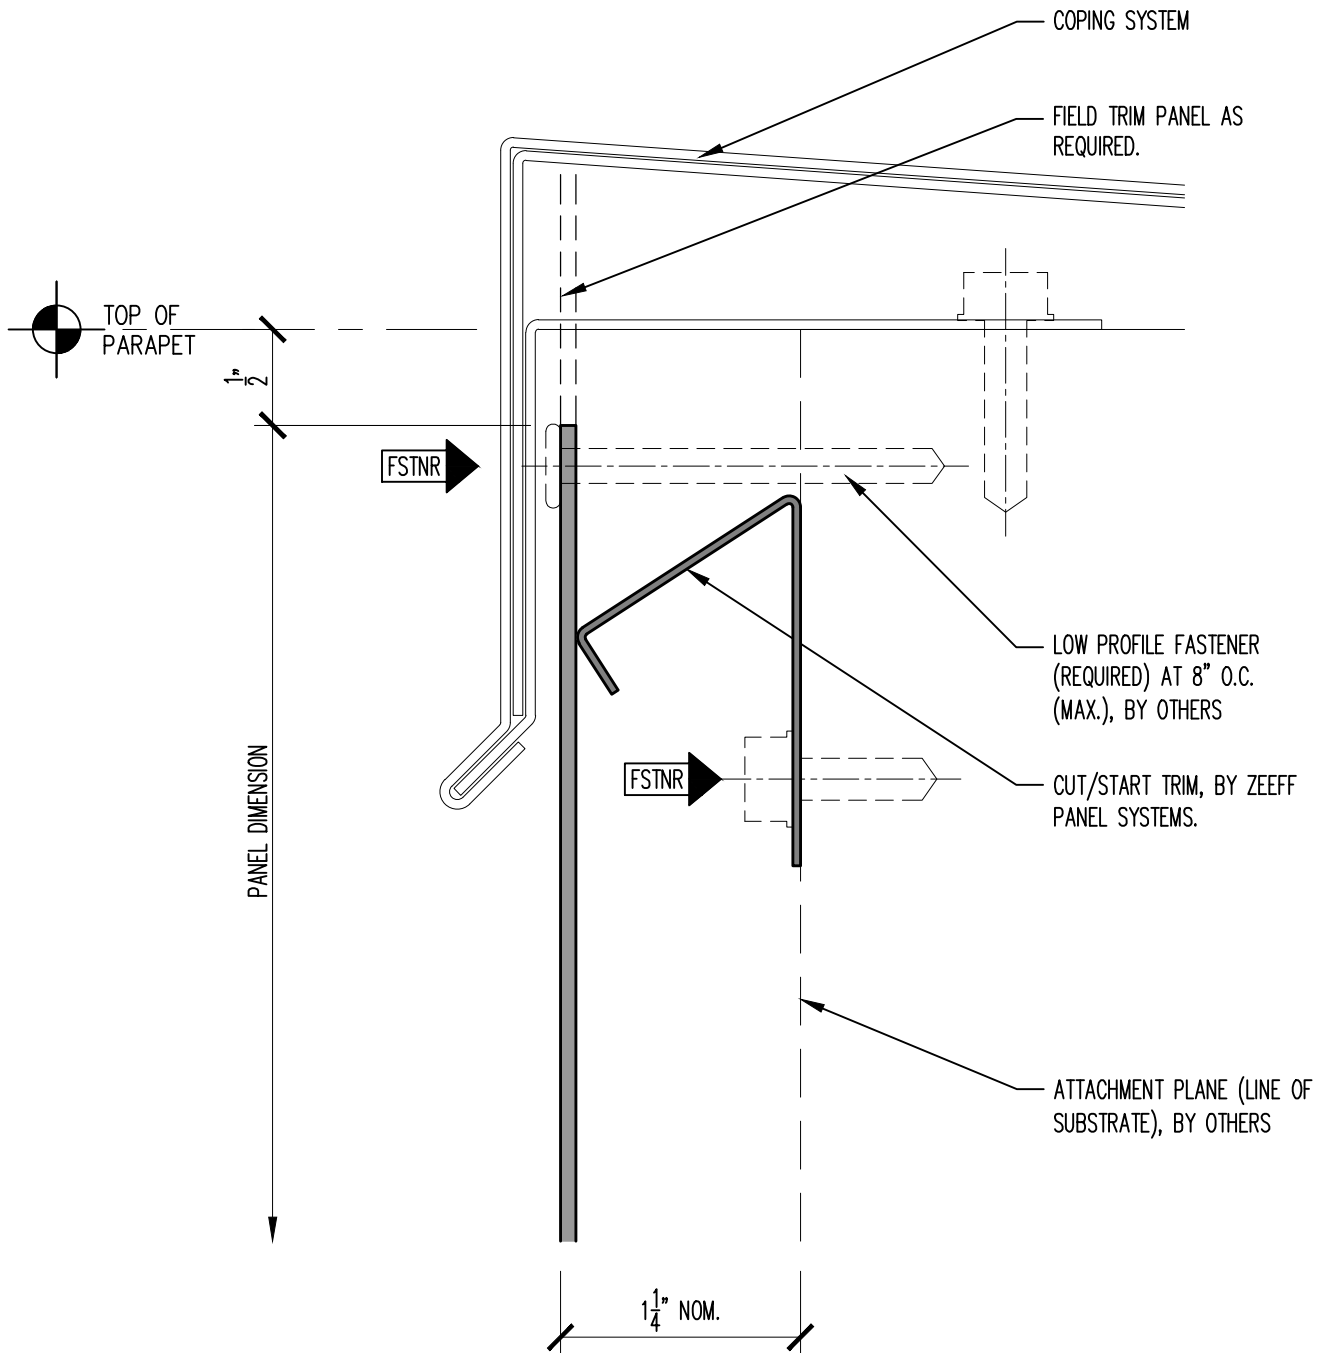

ORIGIN SERIES DESIGN GUIDE

CUT-TO-FIT INSTALLATION

PANEL TERMINATION AT COPING

SCALE: FULL