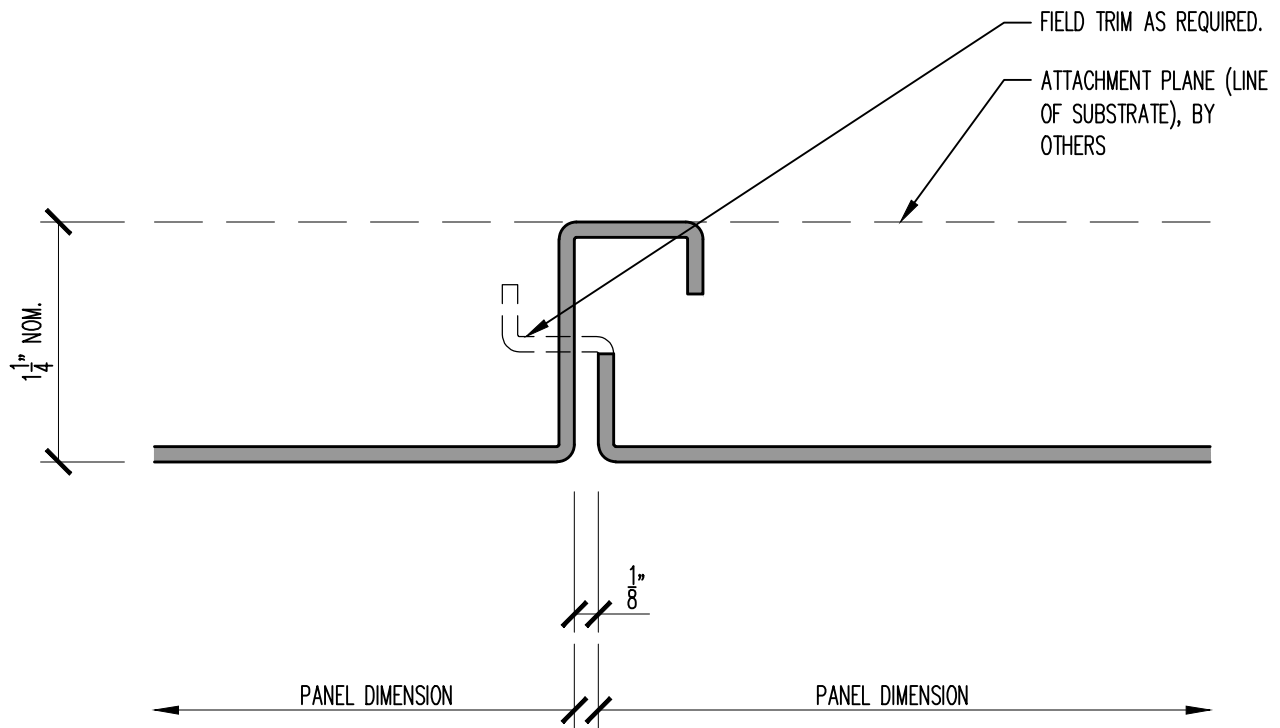

ORIGIN SERIES DESIGN GUIDE ARCHITECTURAL INSTALLATION

23

1/8" VERTICAL PANEL JOINT FOR SPECIAL CONDITIONS

SCALE: FULL