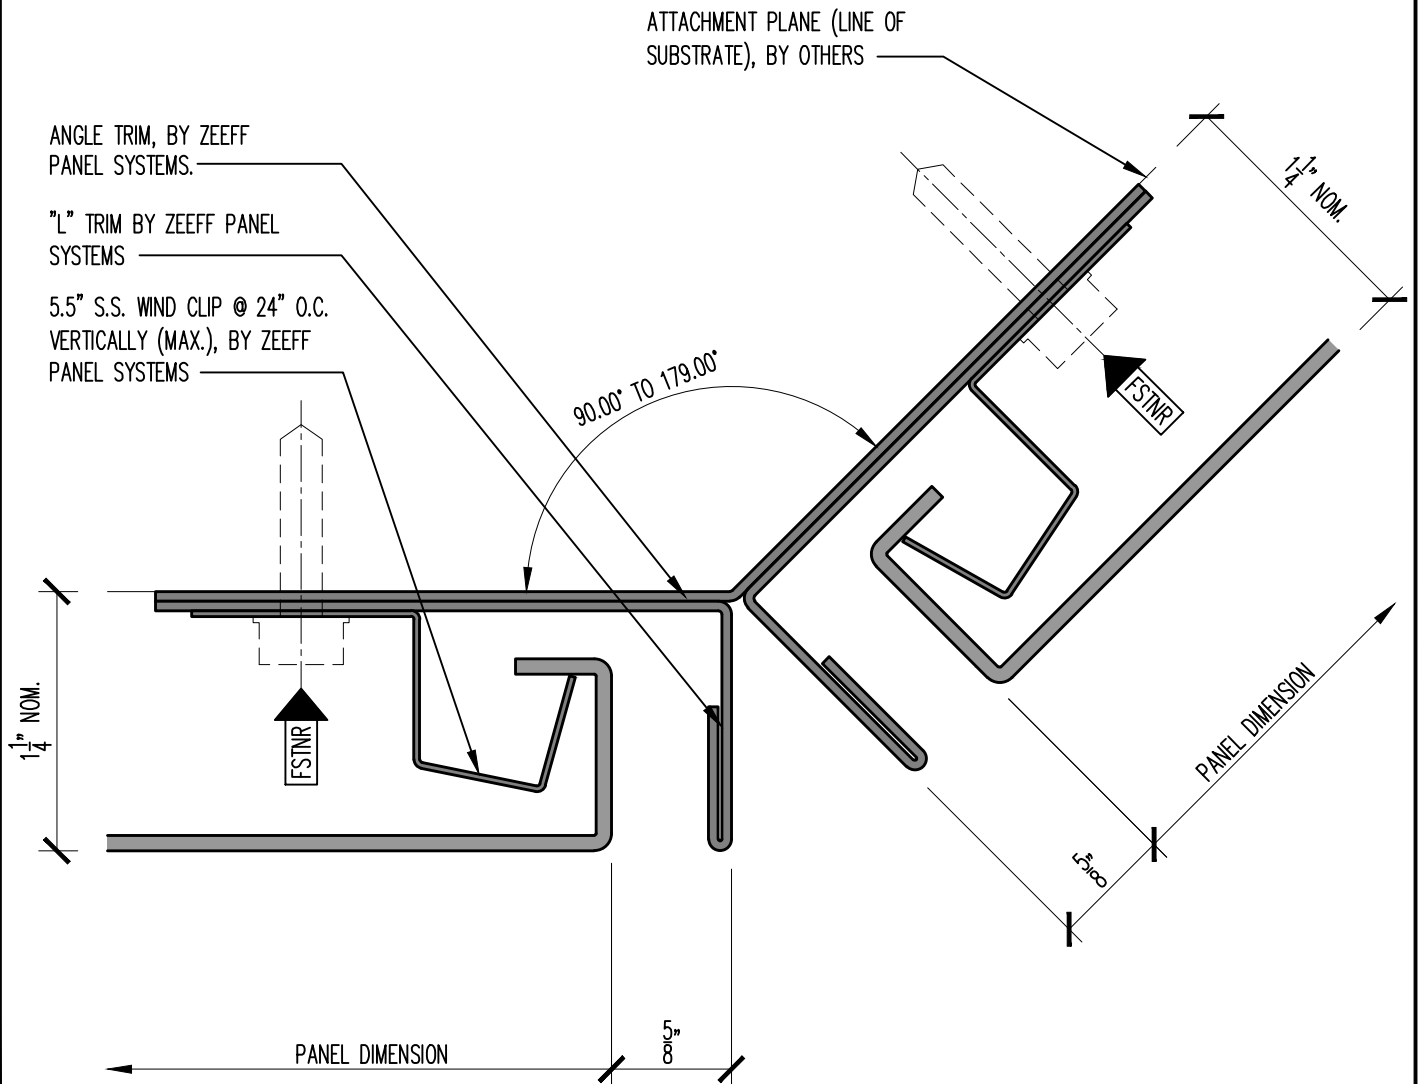

ORIGIN SERIES DESIGN GUIDE ARCHITECTURAL INSTALLATION

22A

3-PC TRIM OUTSIDE CORNER DETAIL

SCALE: FULL

INFO@ZEEFFPANELS.COM | WWW.ZEEFFPANELS.COM

FULLY TESTED: AAMA 508 | ASTM E330 | ASTM E283 | ASTM E1233 | ASTM E331 | AAMA 505.1

D26