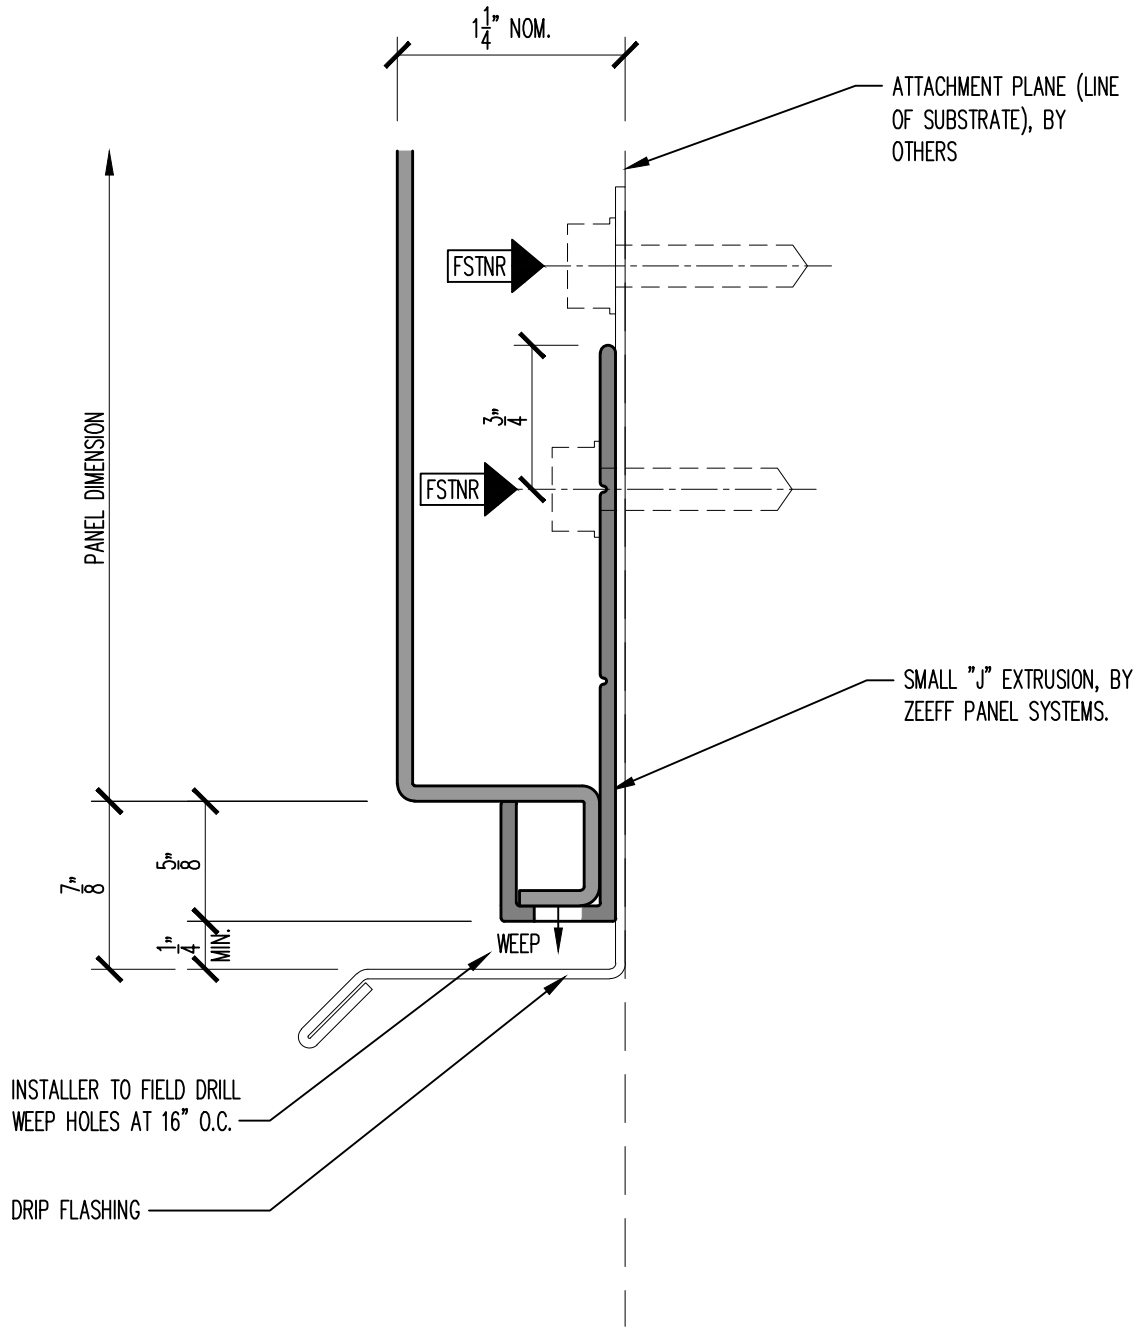

ORIGIN SERIES DESIGN GUIDE ARCHITECTURAL INSTALLATION

12

PANEL BASE TERMINATION OVER ROOF

SCALE: FULL