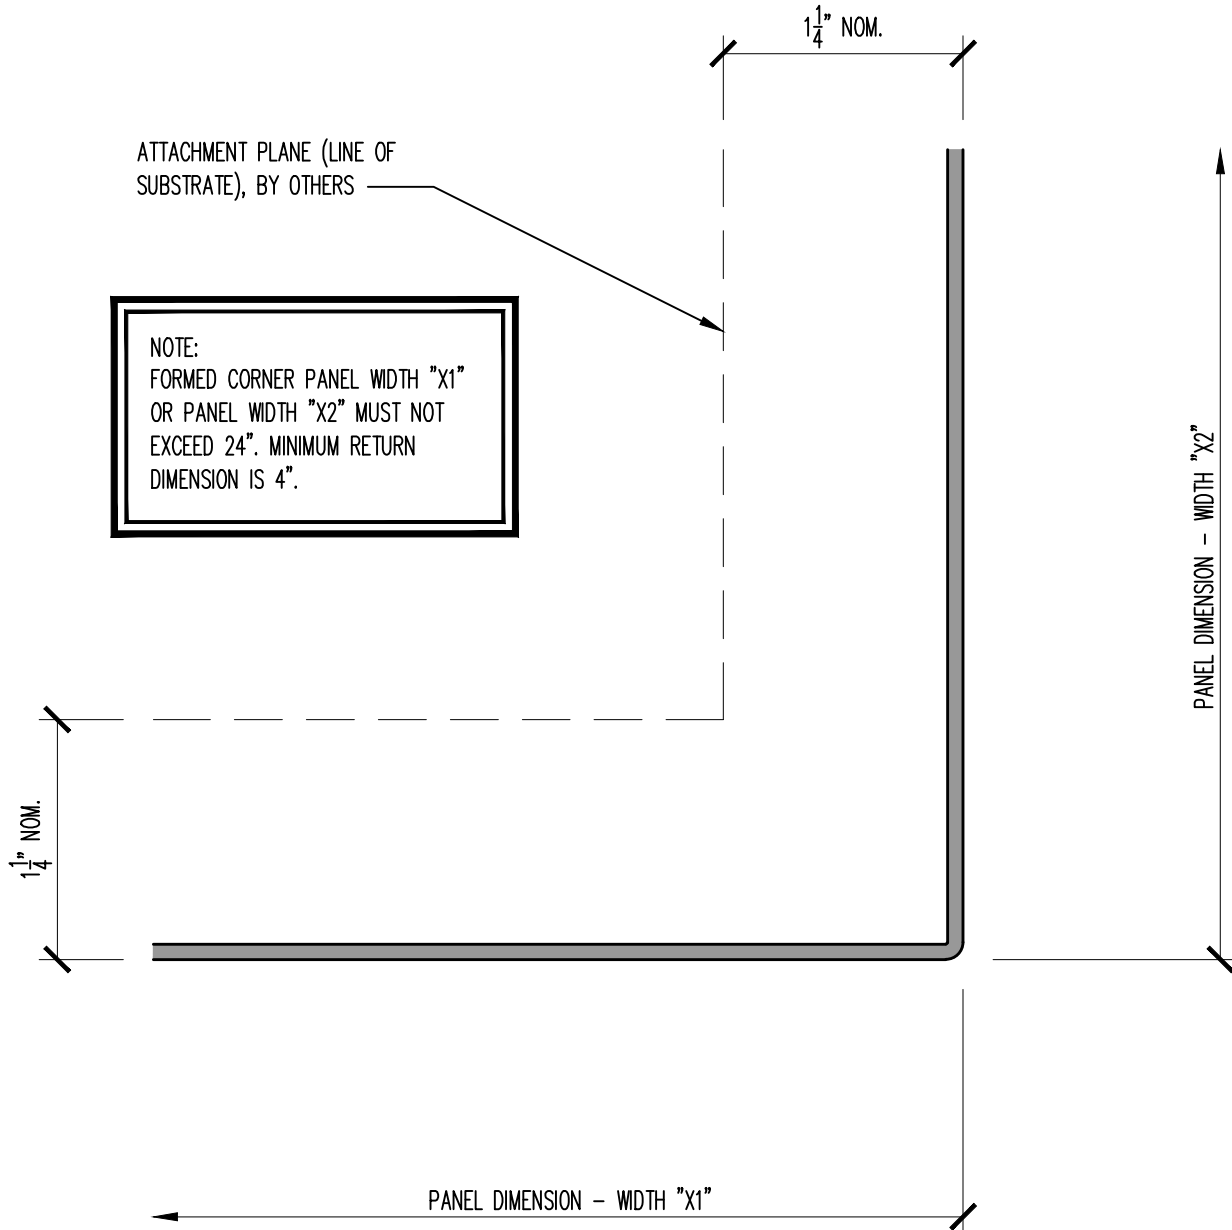

# ORIGIN SERIES DESIGN GUIDE ARCHITECTURAL INSTALLATION

## 90° FORMED OUTSIDE CORNER DETAIL

SCALE: FULL

INFO@ZEEFFPANELS.COM | WWW.ZEEFFPANELS.COM

FULLY TESTED: AAMA 508 | ASTM E330 | ASTM E283 | ASTM E1233 | ASTM E331 | AAMA 505.1