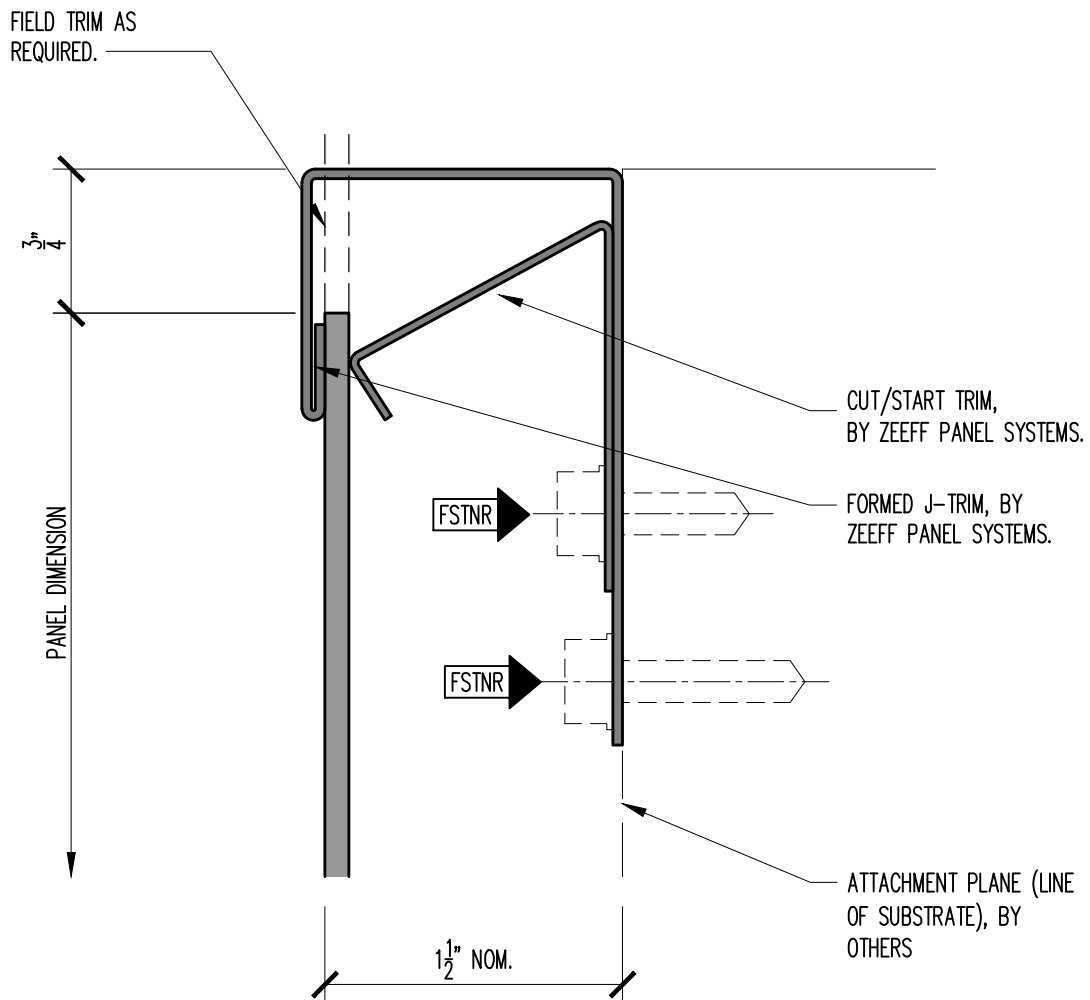

ORIGIN SERIES DESIGN GUIDE

.125" ALUM. TRIM INSTALLATION

20

PANEL HEAD DETAIL AT FLUSH WINDOW SILL

SCALE: FULL