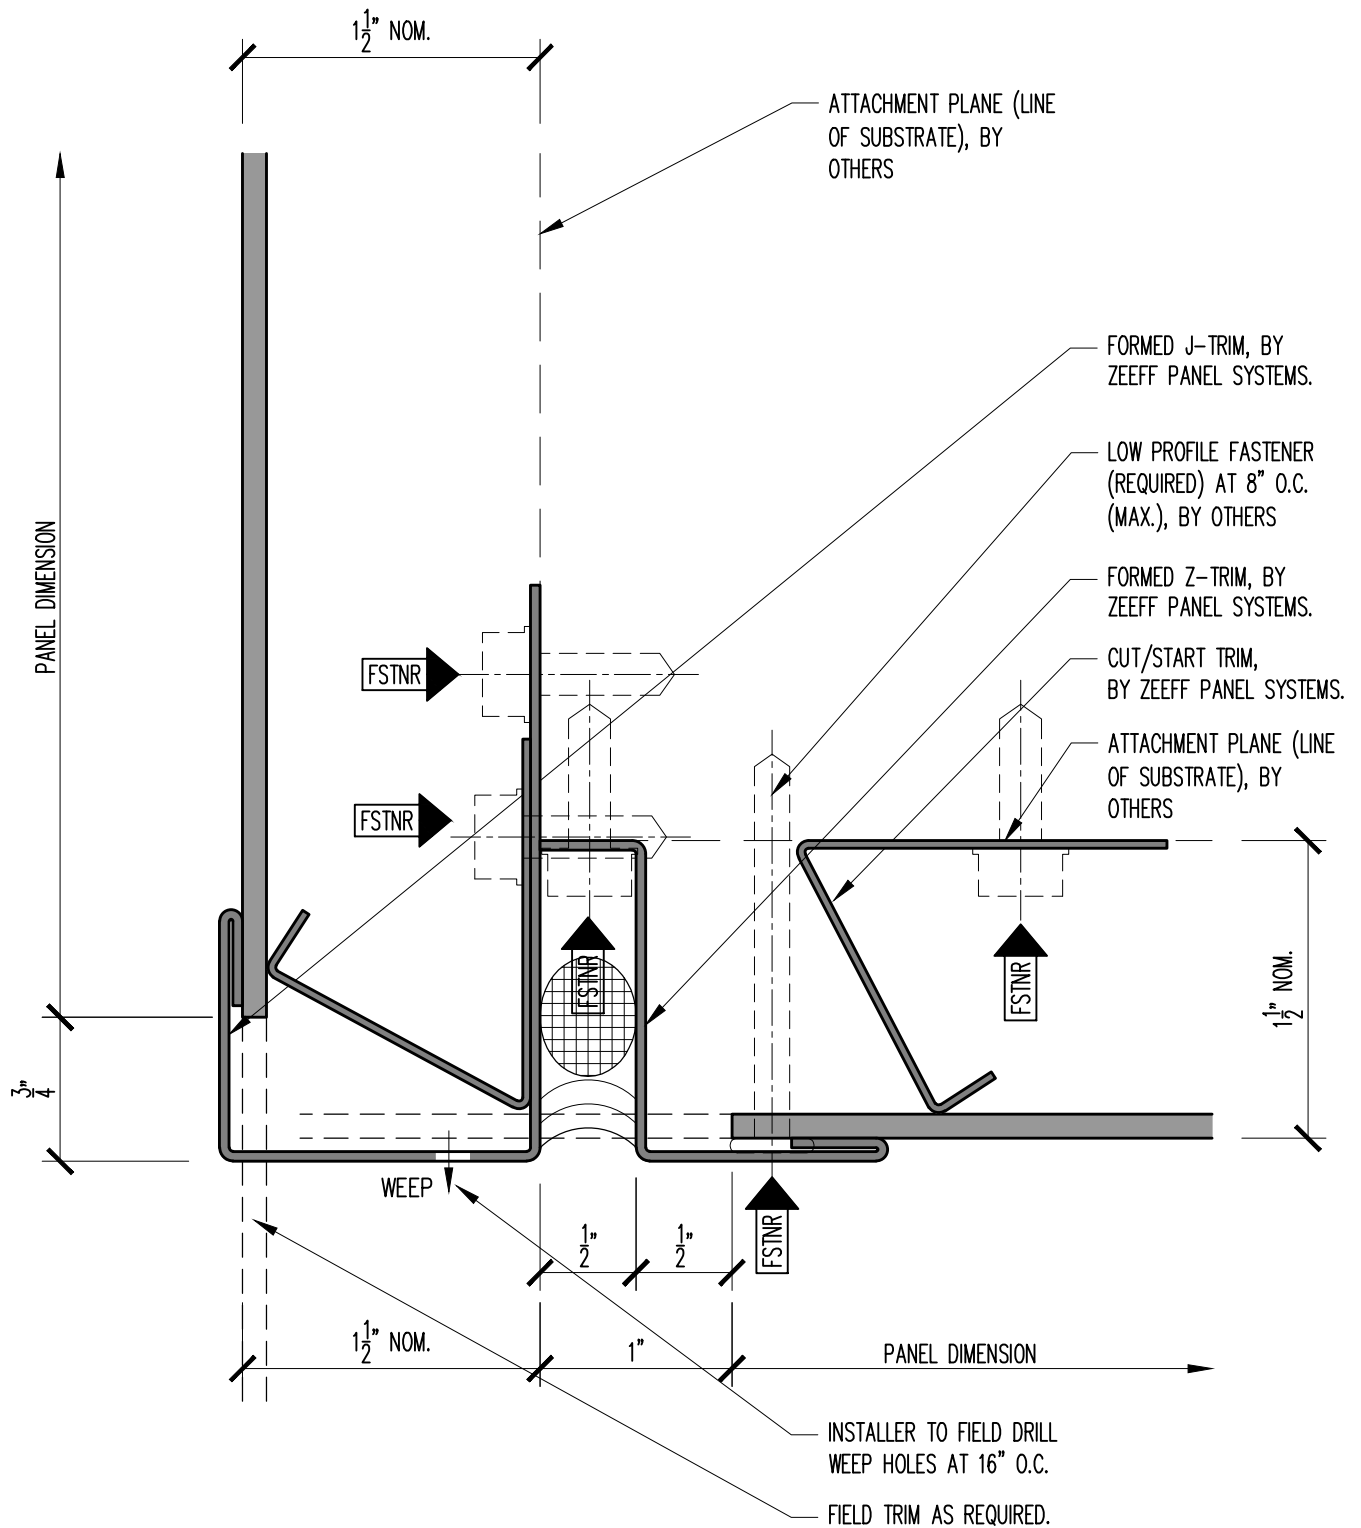

ORIGIN SERIES DESIGN GUIDE

.125" ALUM. TRIM INSTALLATION

13

FASCIA TO SOFFIT TRANSITION

SCALE: FULL