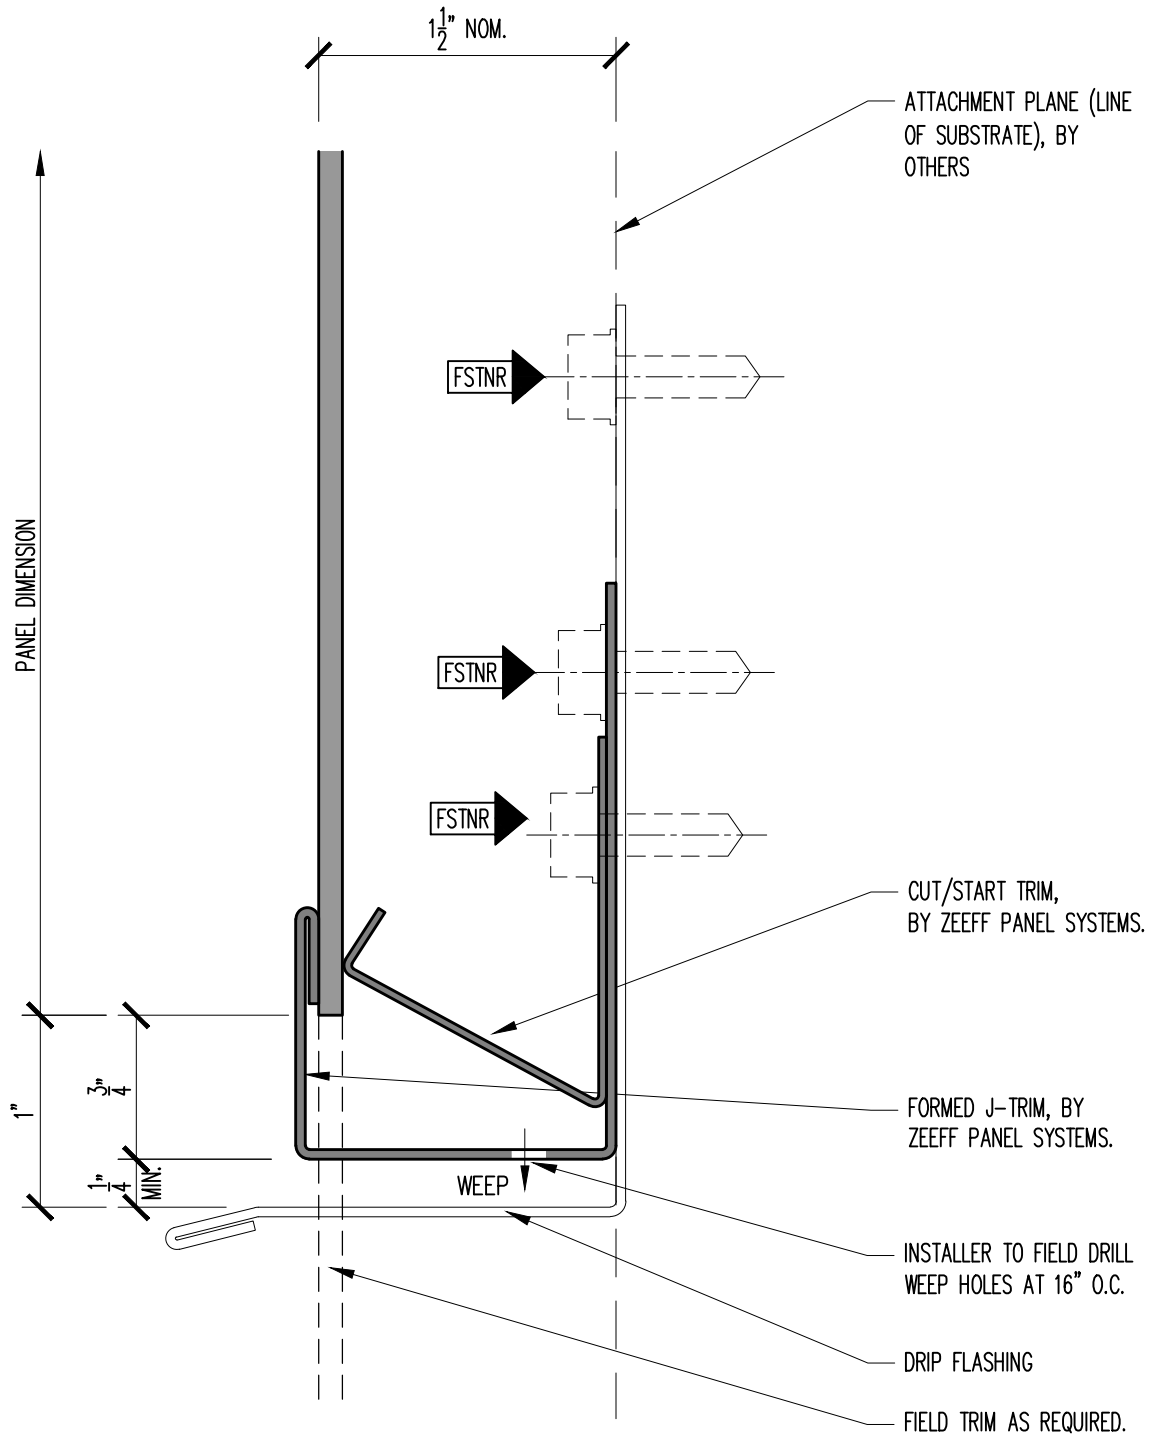

ORIGIN SERIES DESIGN GUIDE

.125" ALUM. TRIM INSTALLATION

12

PANEL BASE TERMINATION OVER ROOF

SCALE: FULL