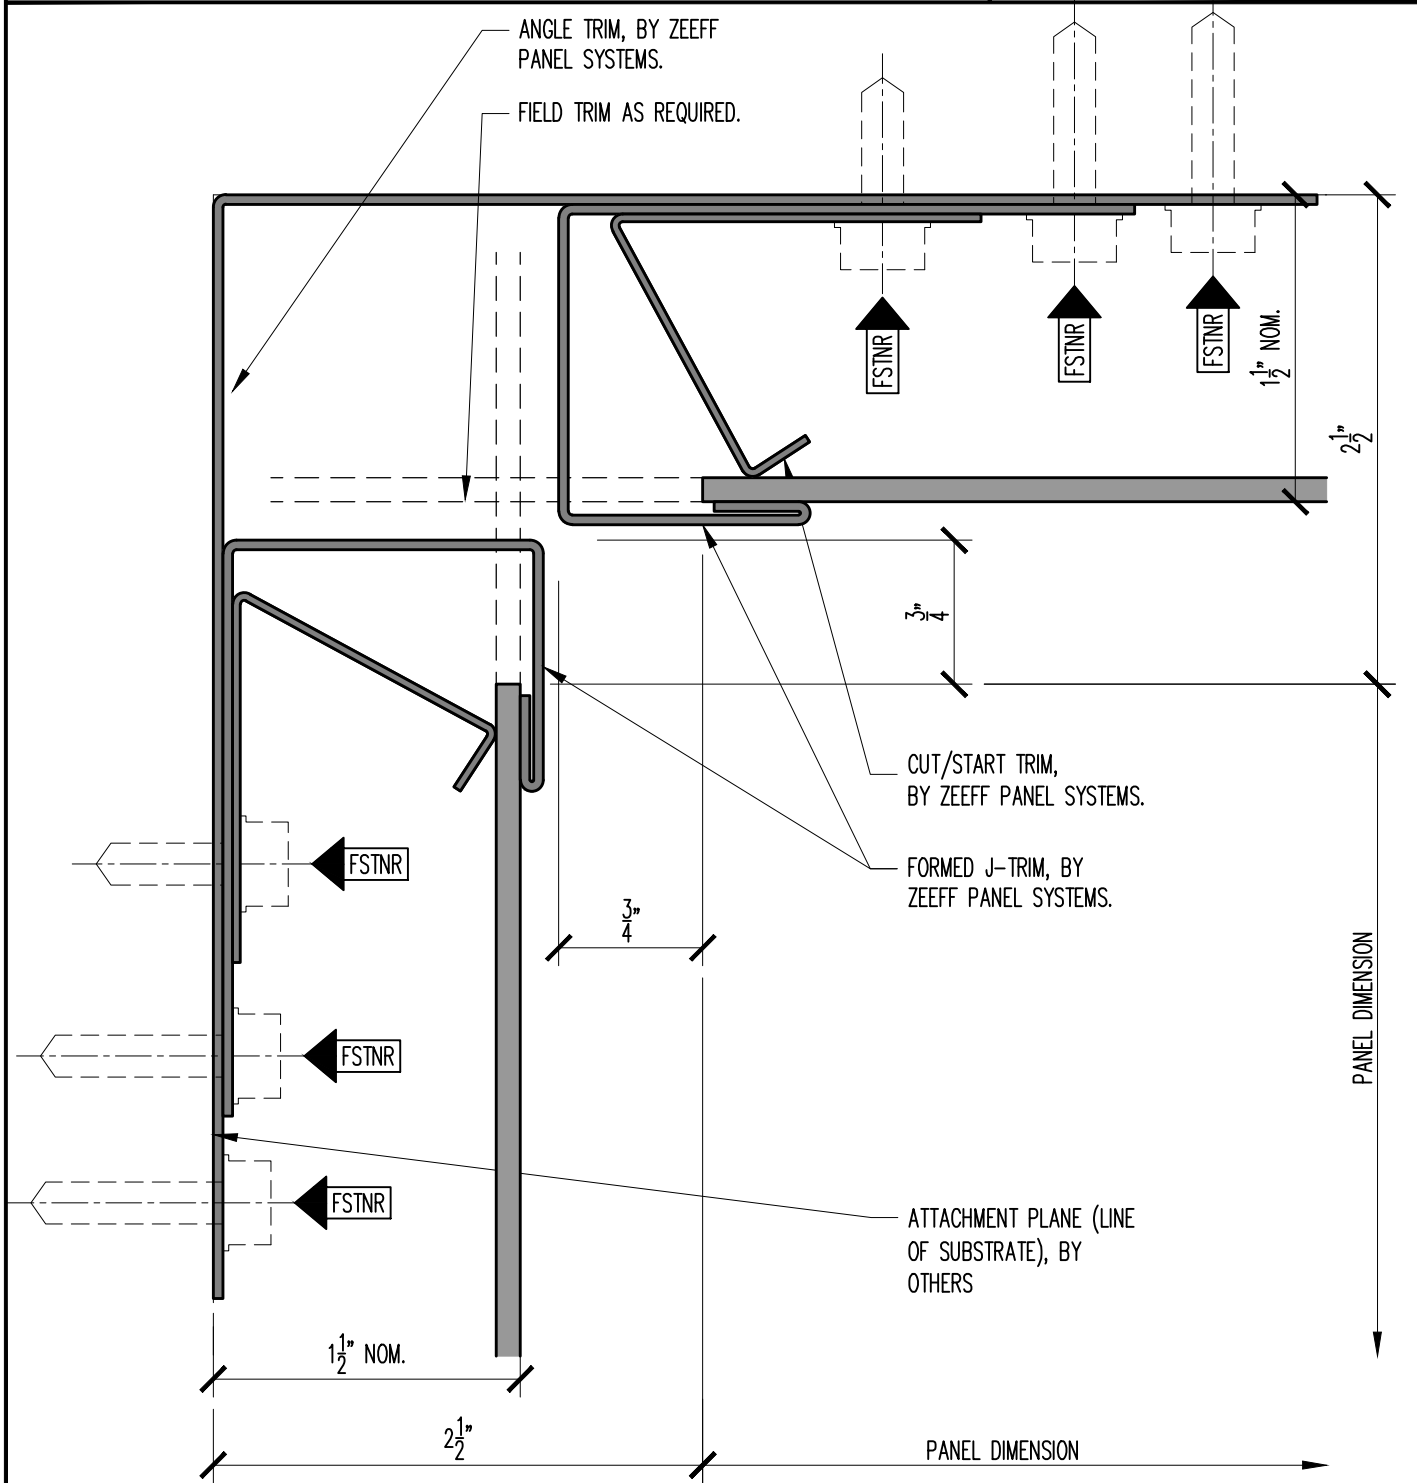

# ORIGIN SERIES DESIGN GUIDE

## .125" ALUM. TRIM INSTALLATION

7

### 90° INSIDE CORNER DETAIL

SCALE: FULL