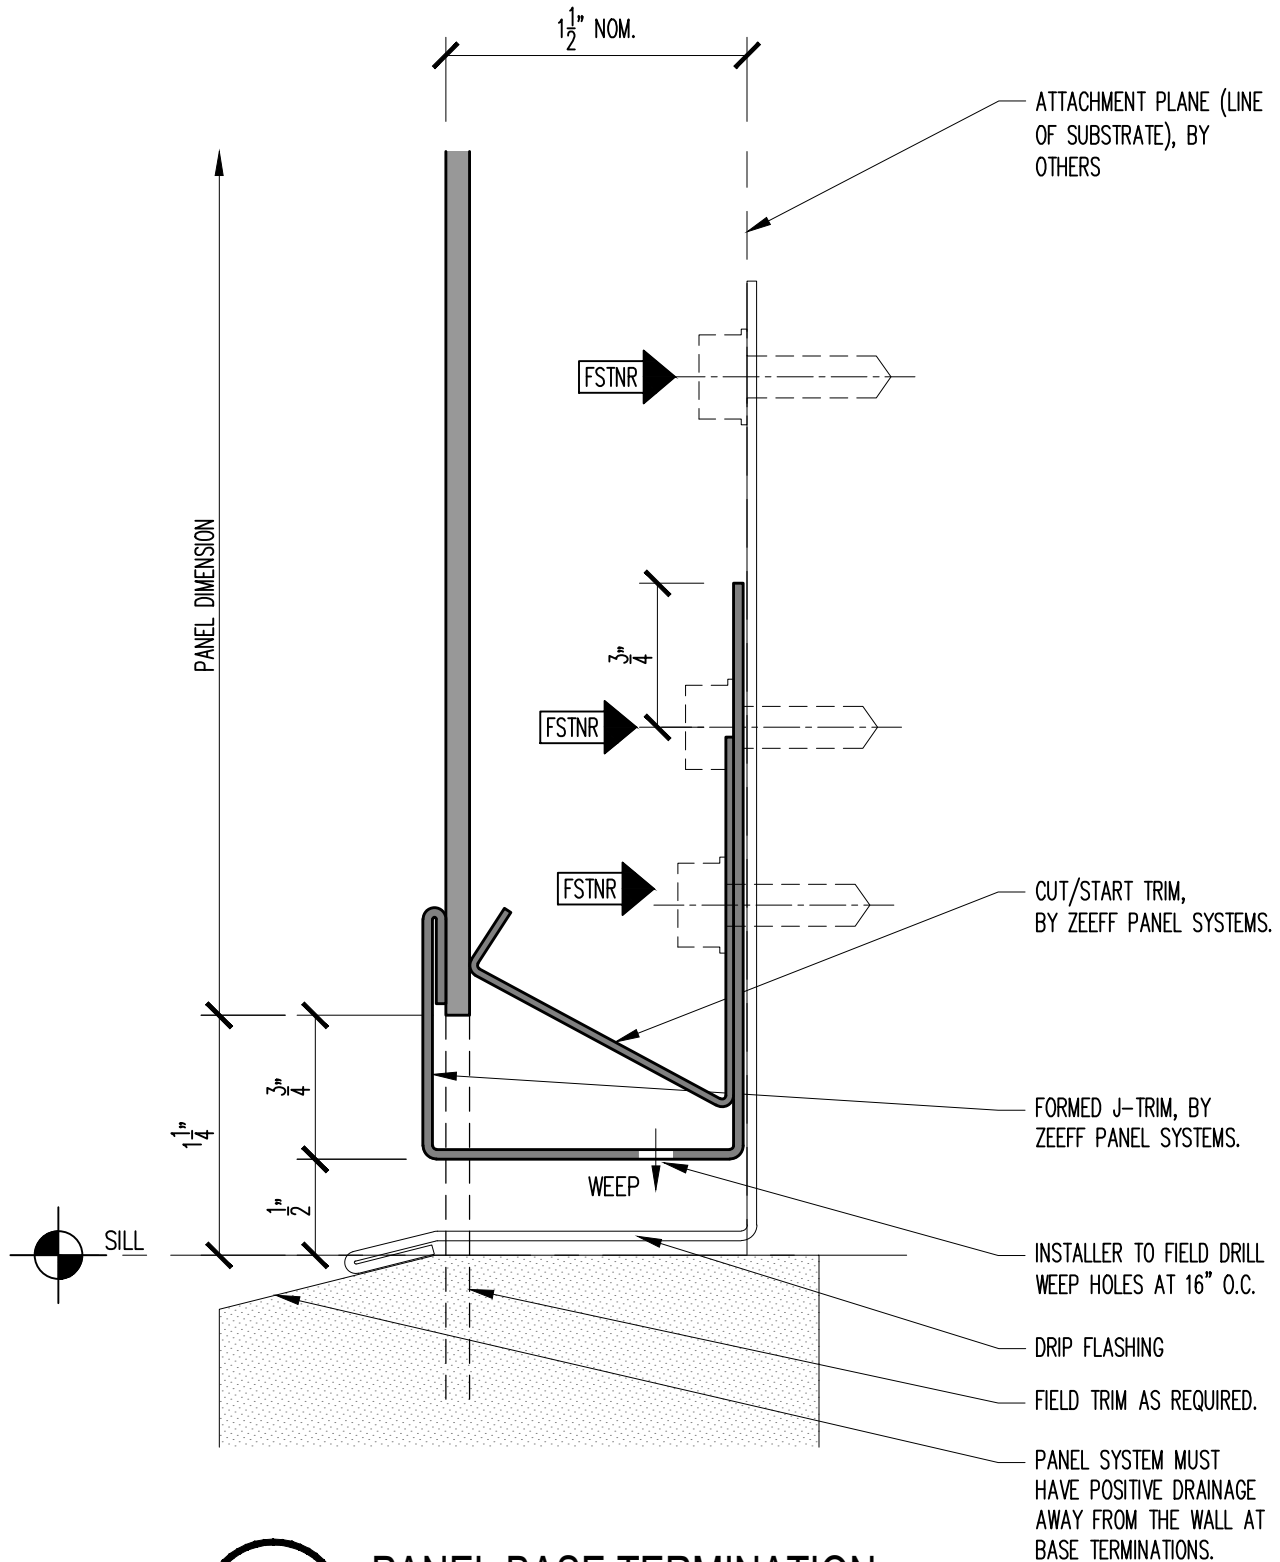

ORIGIN SERIES DESIGN GUIDE

.125" ALUM. TRIM INSTALLATION

3

PANEL BASE TERMINATION

SCALE: FULL