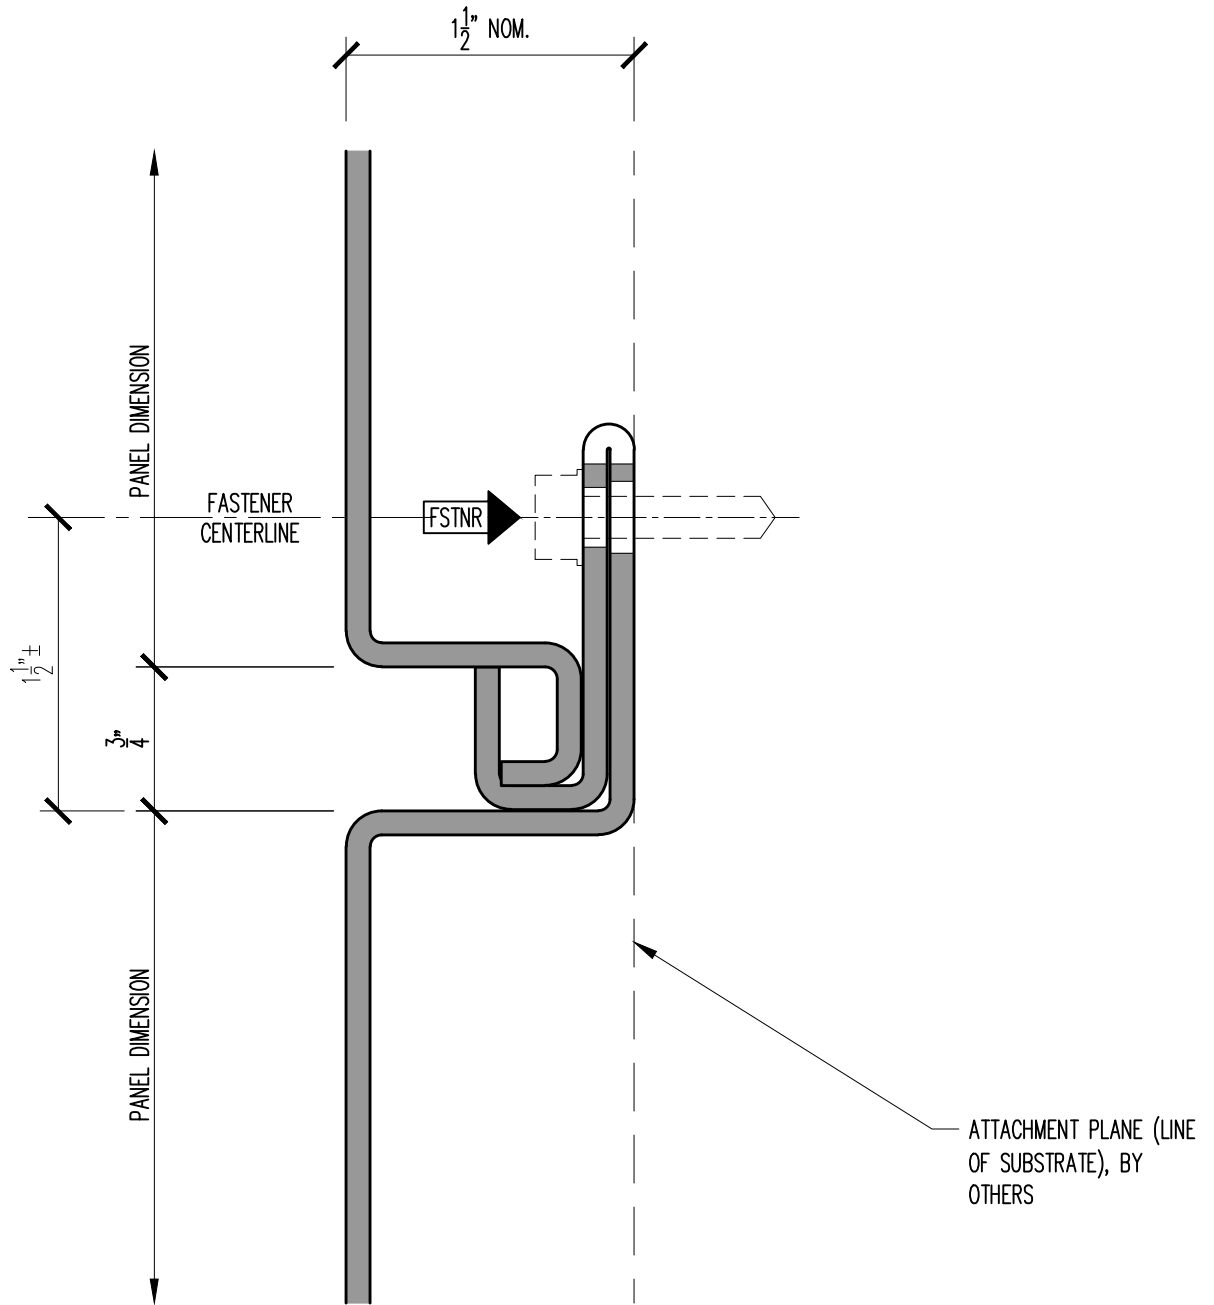

ORIGIN SERIES DESIGN GUIDE

.125" ALUM. TRIM INSTALLATION

PANEL HORIZONTAL JOINT

SCALE: FULL