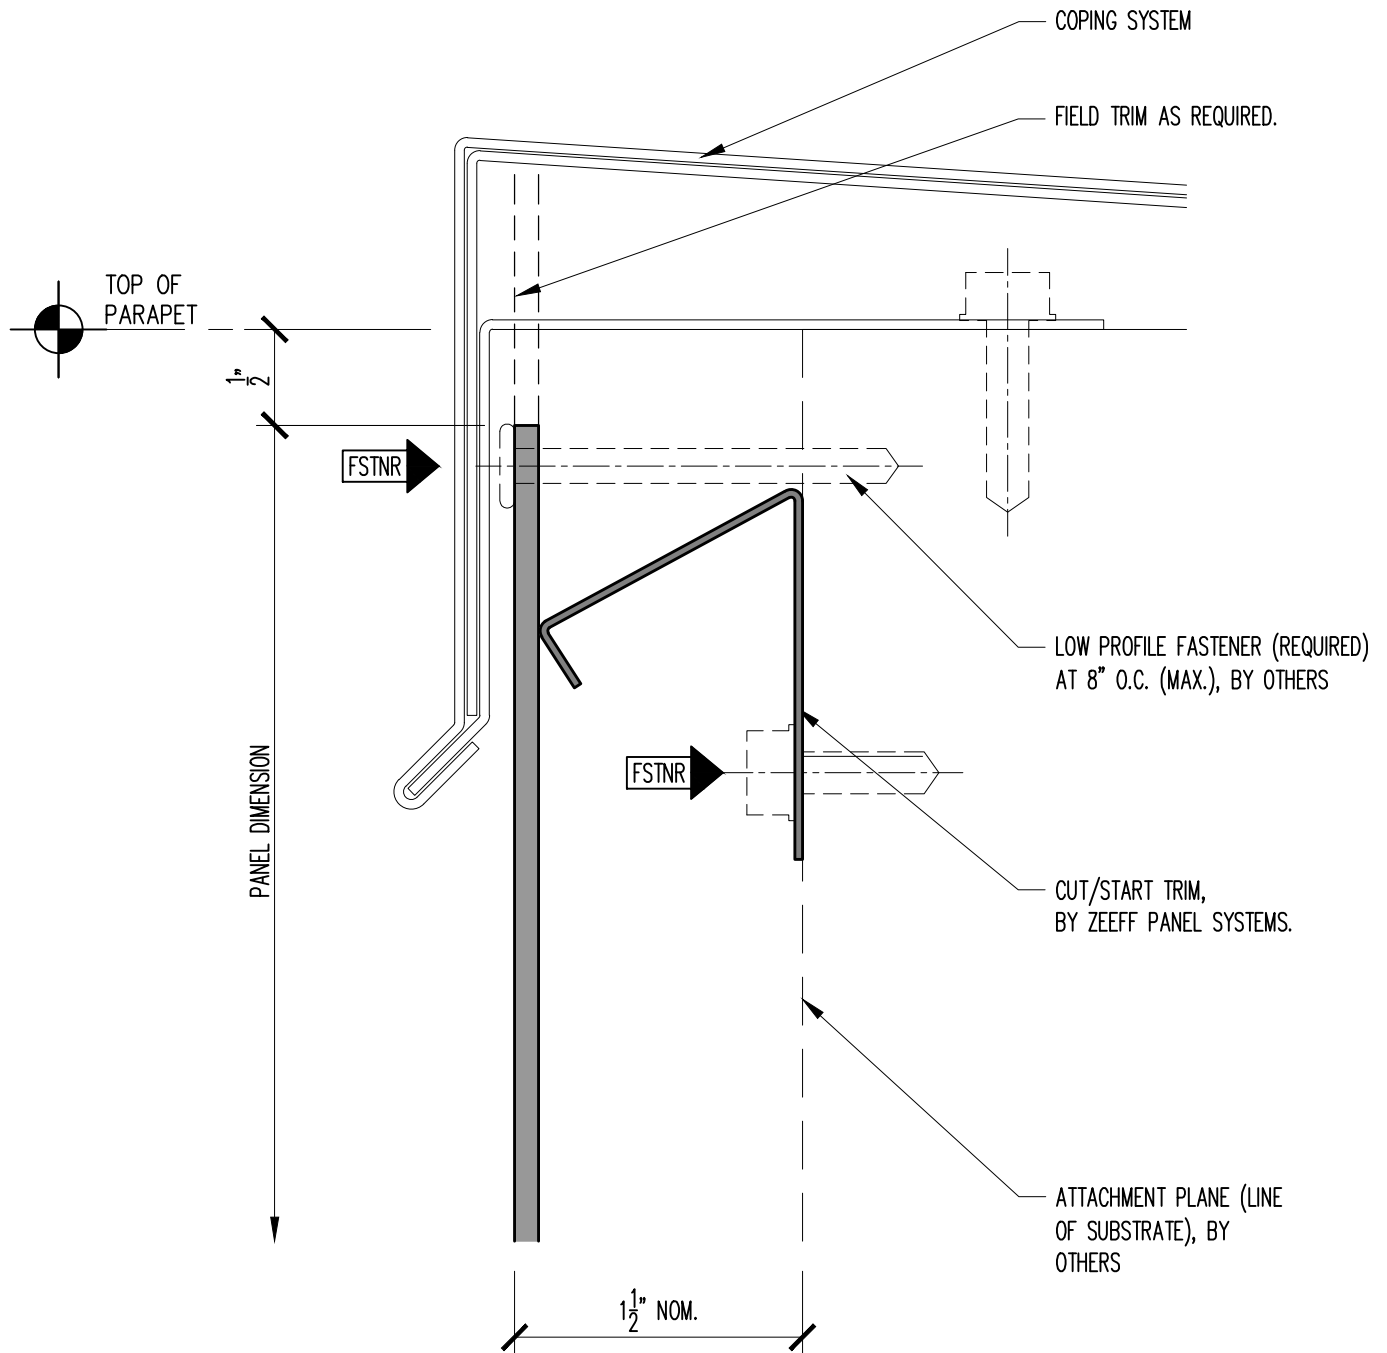

ORIGIN SERIES DESIGN GUIDE

.125" ALUM. TRIM INSTALLATION

PANEL TERMINATION AT COPING

SCALE: FULL