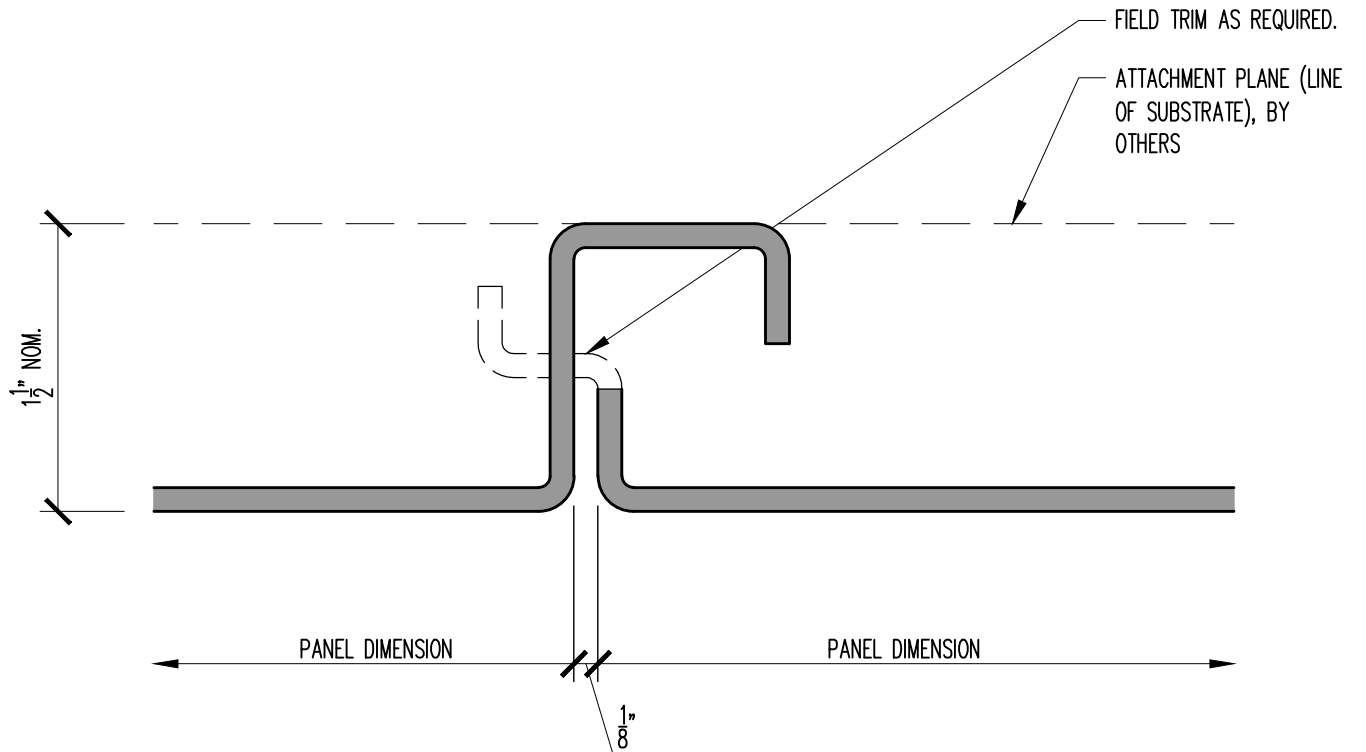

ORIGIN SERIES DESIGN GUIDE
.125" ARCHITECTURAL INSTALLATION

23

1/8" VERTICAL PANEL JOINT FOR SPECIAL CONDITIONS

SCALE: FULL