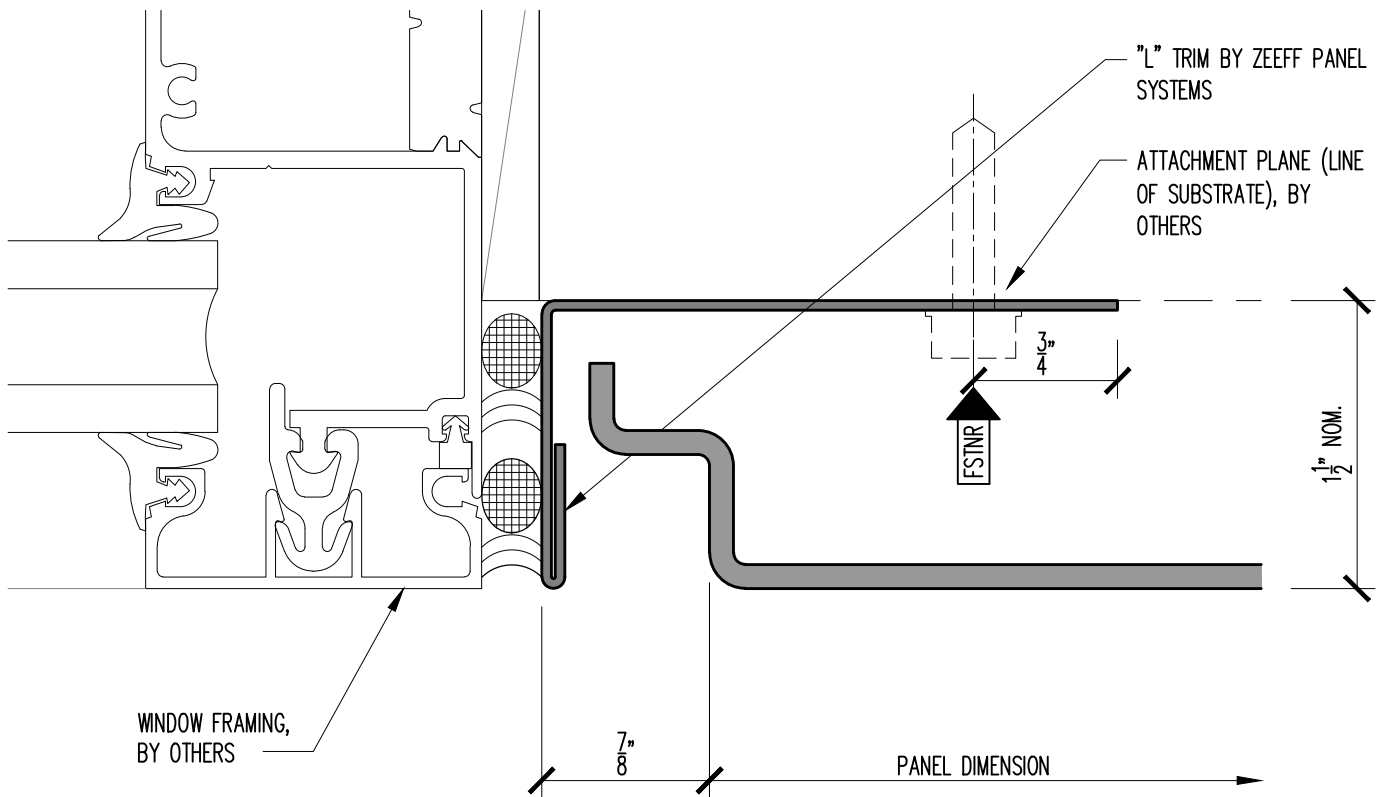

# ORIGIN SERIES DESIGN GUIDE

## .125" ARCHITECTURAL INSTALLATION

21

### PANEL JAMB DETAIL AT FLUSH WINDOW / DOOR JAMB

SCALE: FULL