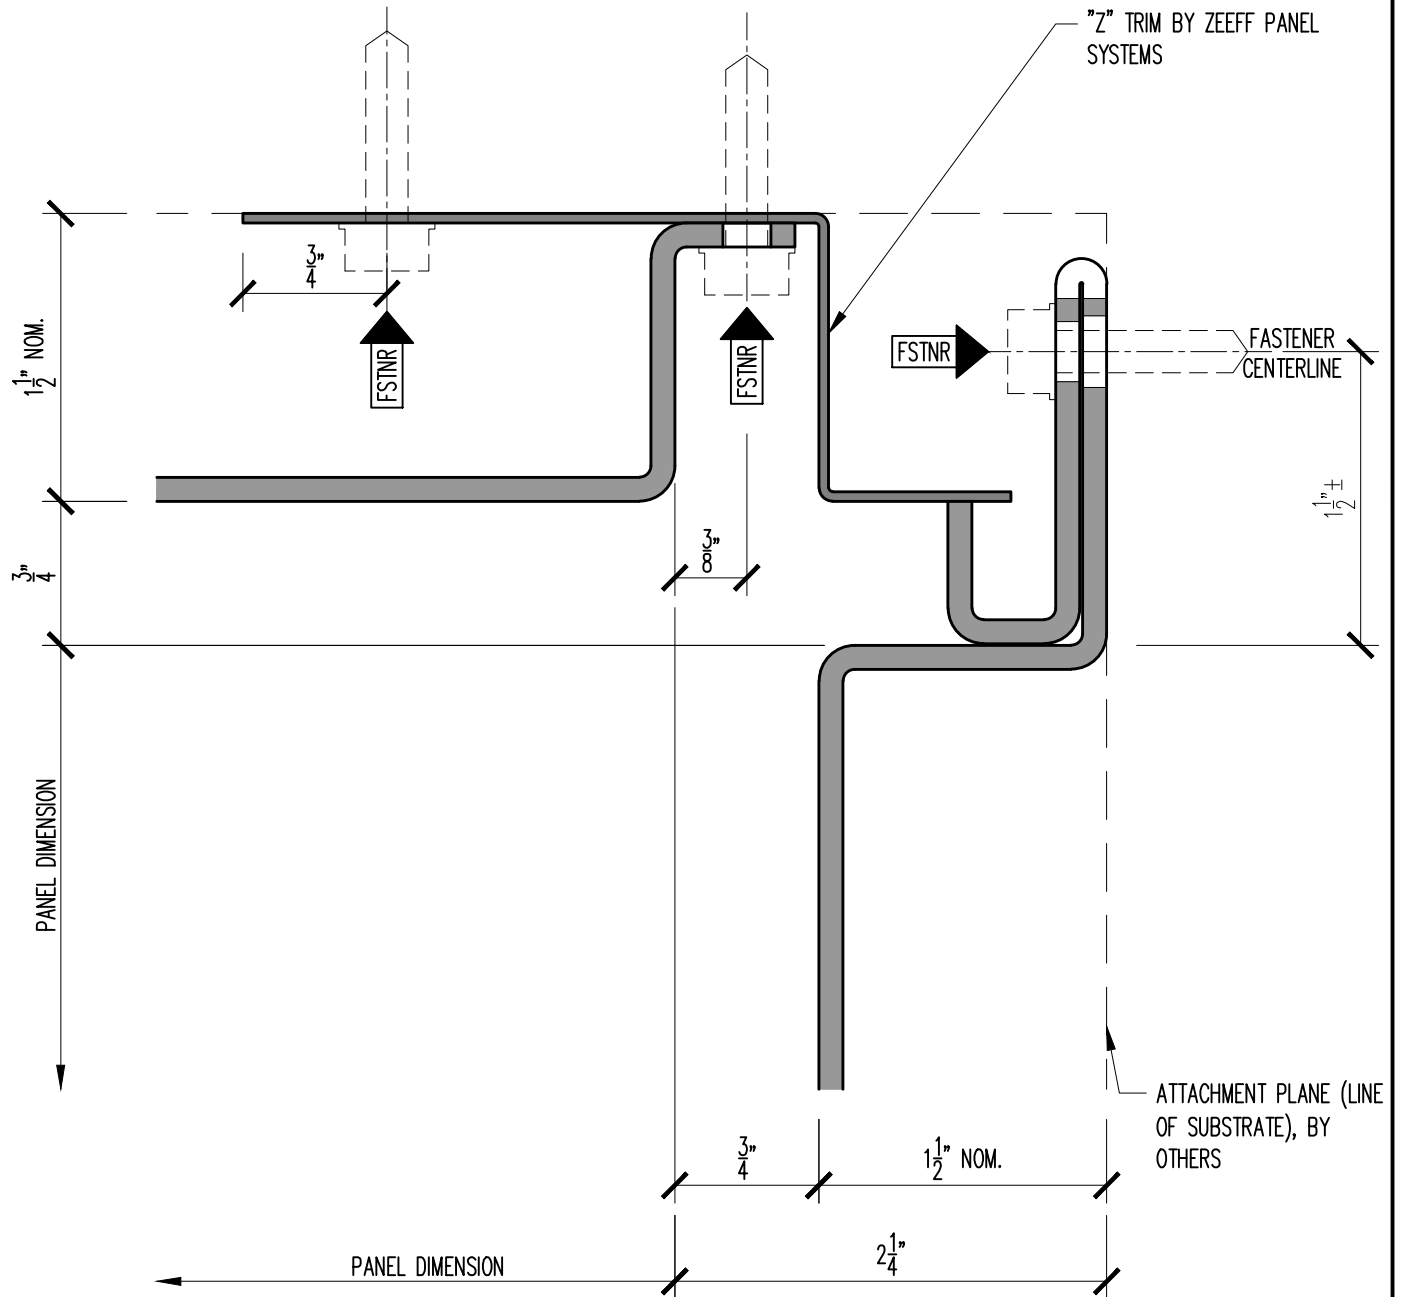

ORIGIN SERIES DESIGN GUIDE

.125" ARCHITECTURAL INSTALLATION

16

WALL TO SOFFIT TRANSITION

SCALE: FULL