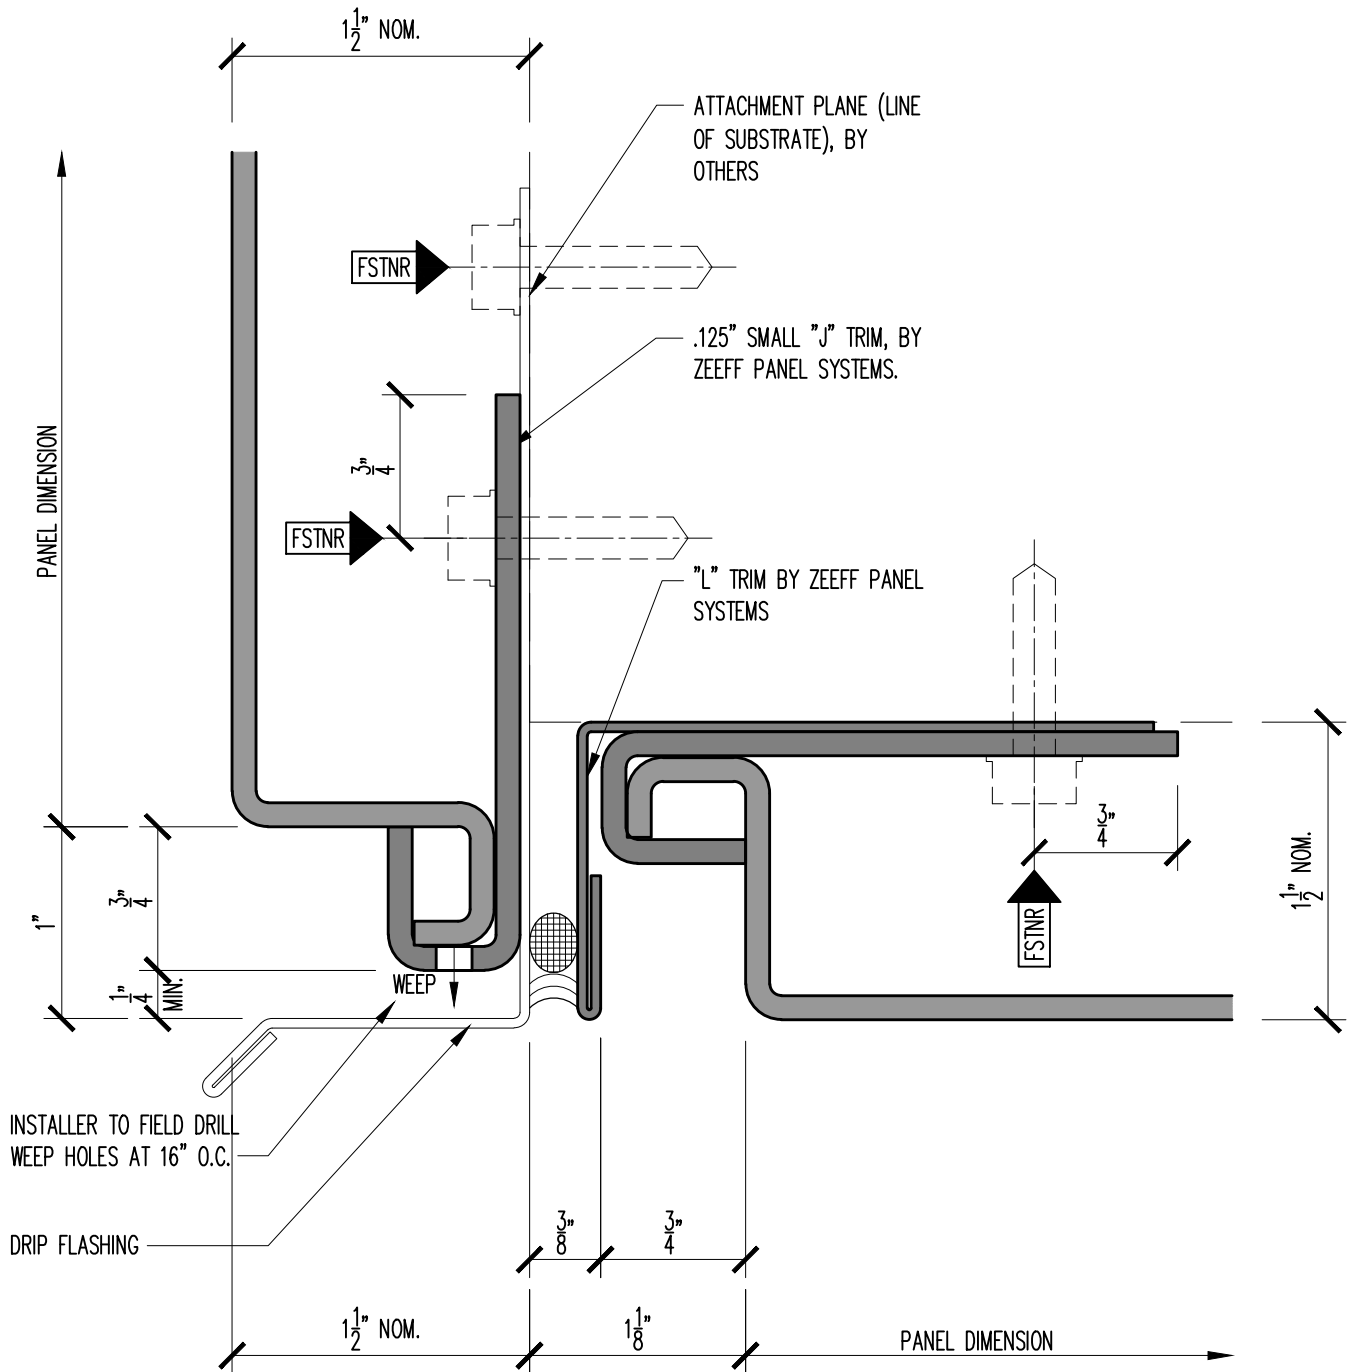

ORIGIN SERIES DESIGN GUIDE

.125" ARCHITECTURAL INSTALLATION

13B

FASCIA TO SOFFIT (TRIM) TRANSITION

SCALE: FULL

INFO@ZEEFFPANELS.COM | WWW.ZEEFFPANELS.COM

FULLY TESTED: AAMA 508 | ASTM E330 | ASTM E283 | ASTM E1233 | ASTM E331 | AAMA 505.1

D16