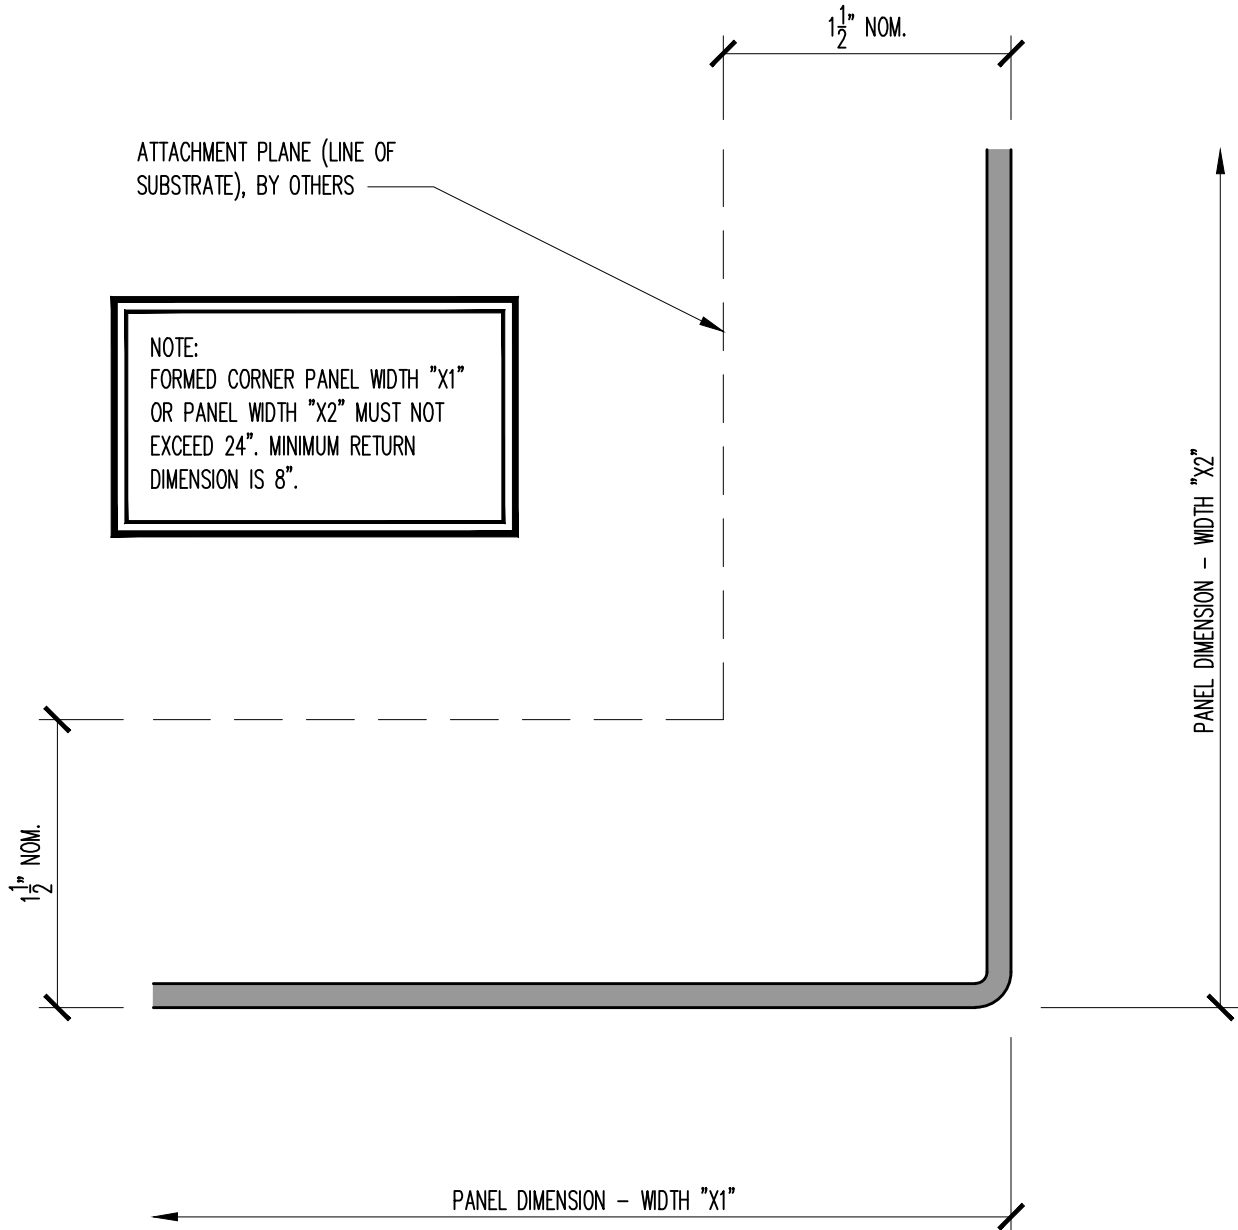

ORIGIN SERIES DESIGN GUIDE

.125" ARCHITECTURAL INSTALLATION

90° FORMED OUTSIDE CORNER DETAIL

SCALE: FULL

INFO@ZEEFFPANELS.COM | WWW.ZEEFFPANELS.COM

FULLY TESTED: AAMA 508 | ASTM E330 | ASTM E283 | ASTM E1233 | ASTM E331 | AAMA 505.1

D06