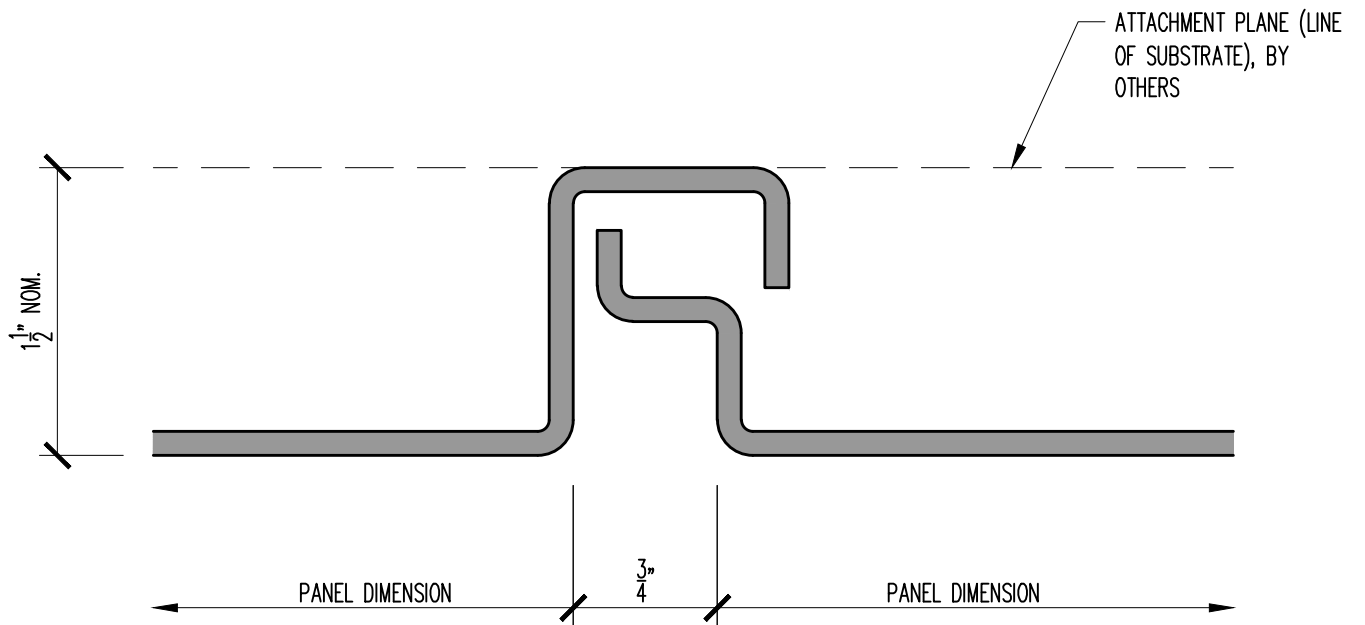

ORIGIN SERIES DESIGN GUIDE
.125" ARCHITECTURAL INSTALLATION

PANEL VERTICAL JOINT

SCALE: FULL