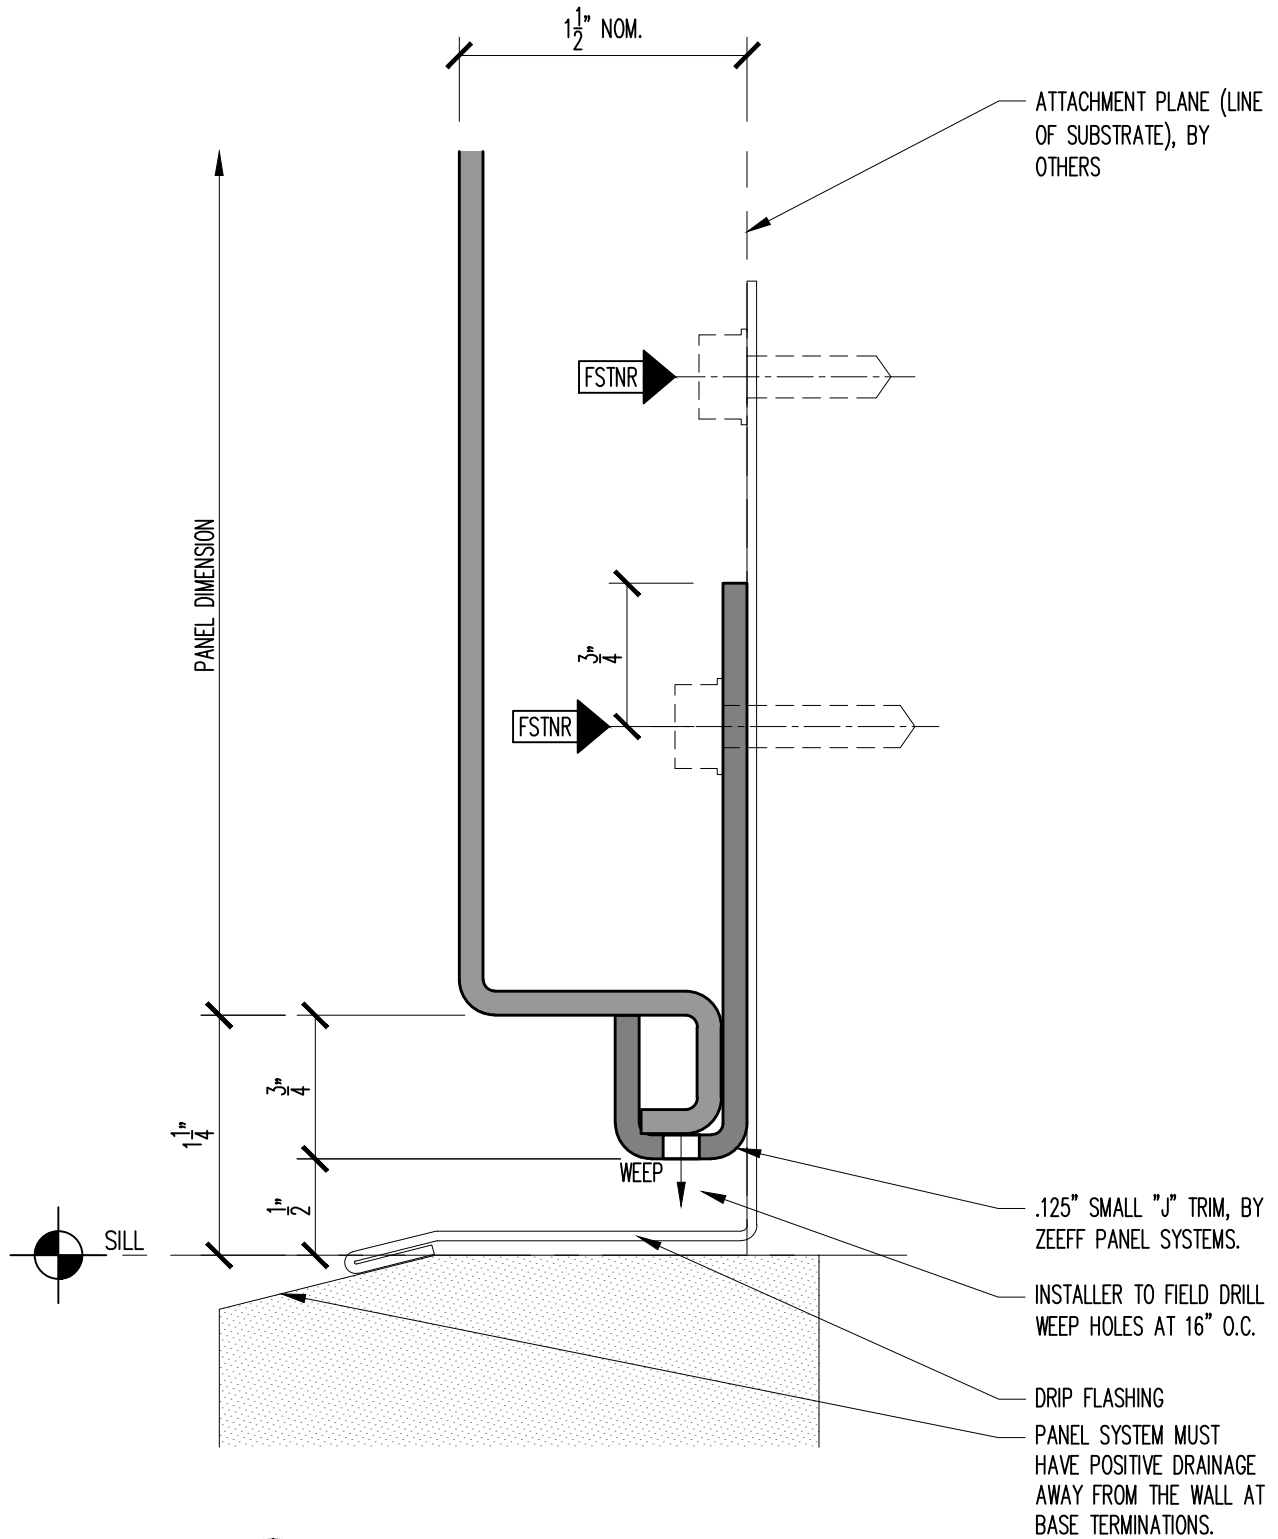

ORIGIN SERIES DESIGN GUIDE

.125" ARCHITECTURAL INSTALLATION

3

PANEL BASE TERMINATION

SCALE: FULL