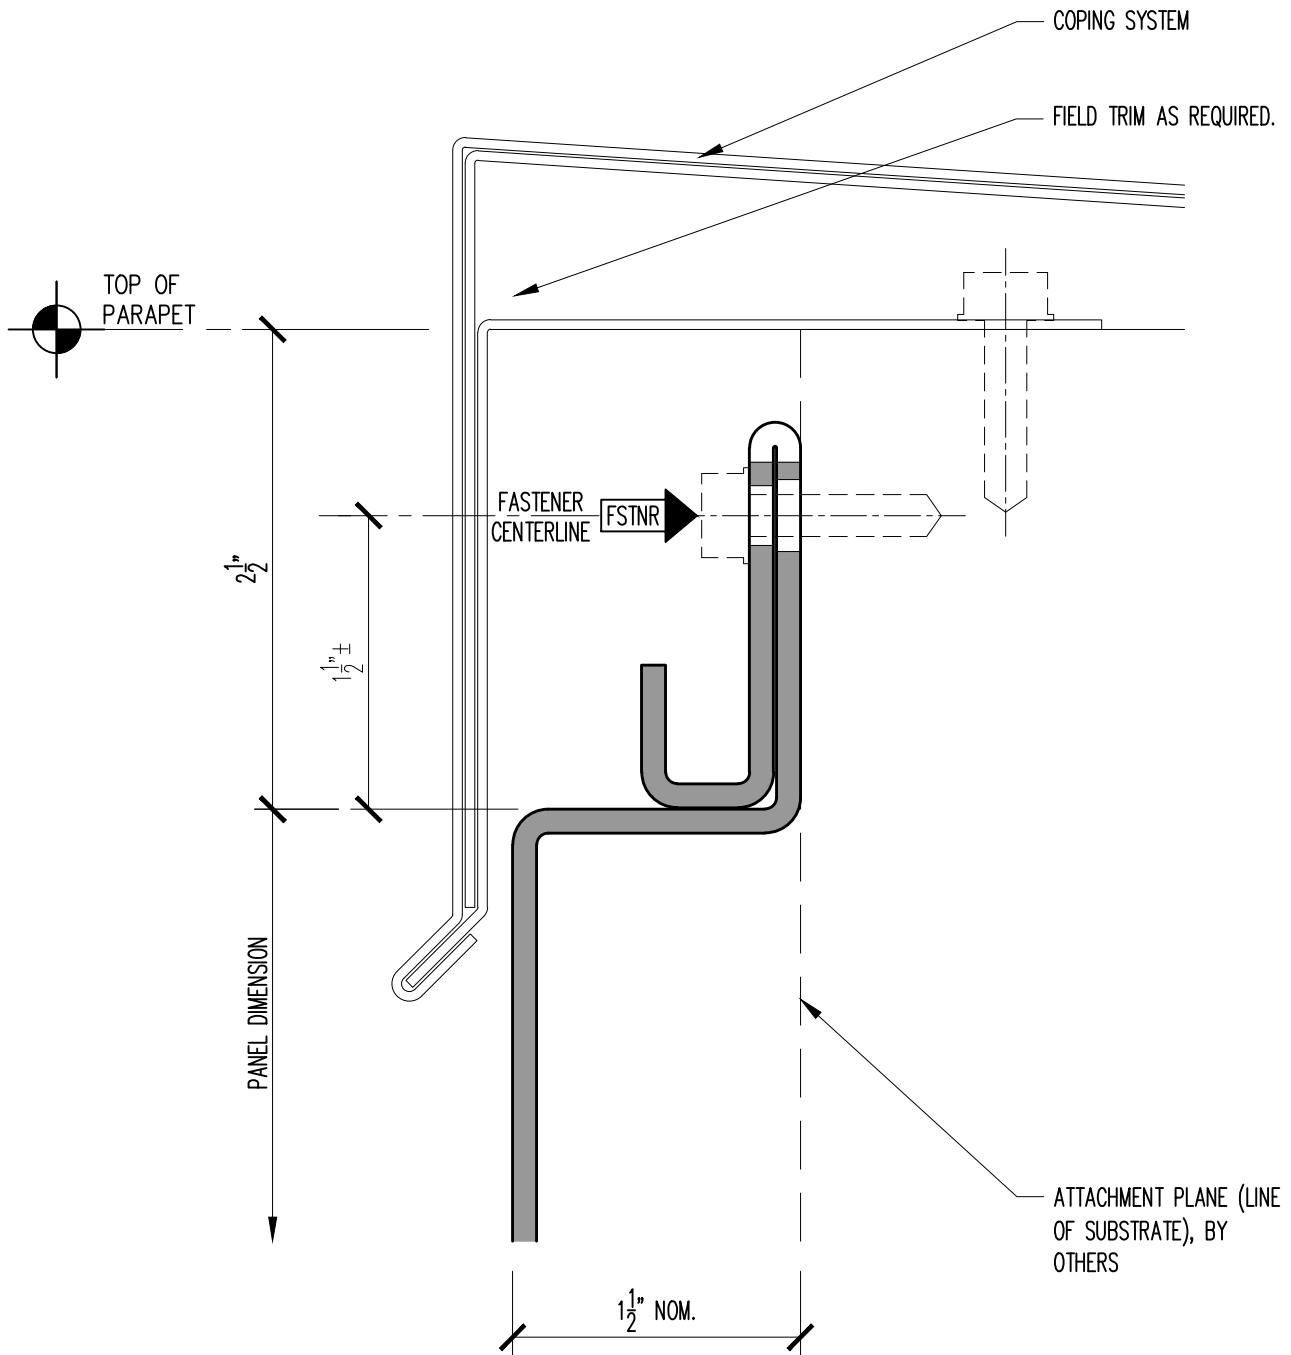

ORIGIN SERIES DESIGN GUIDE

.125" ARCHITECTURAL INSTALLATION

1

PANEL TERMINATION AT COPING

SCALE: FULL