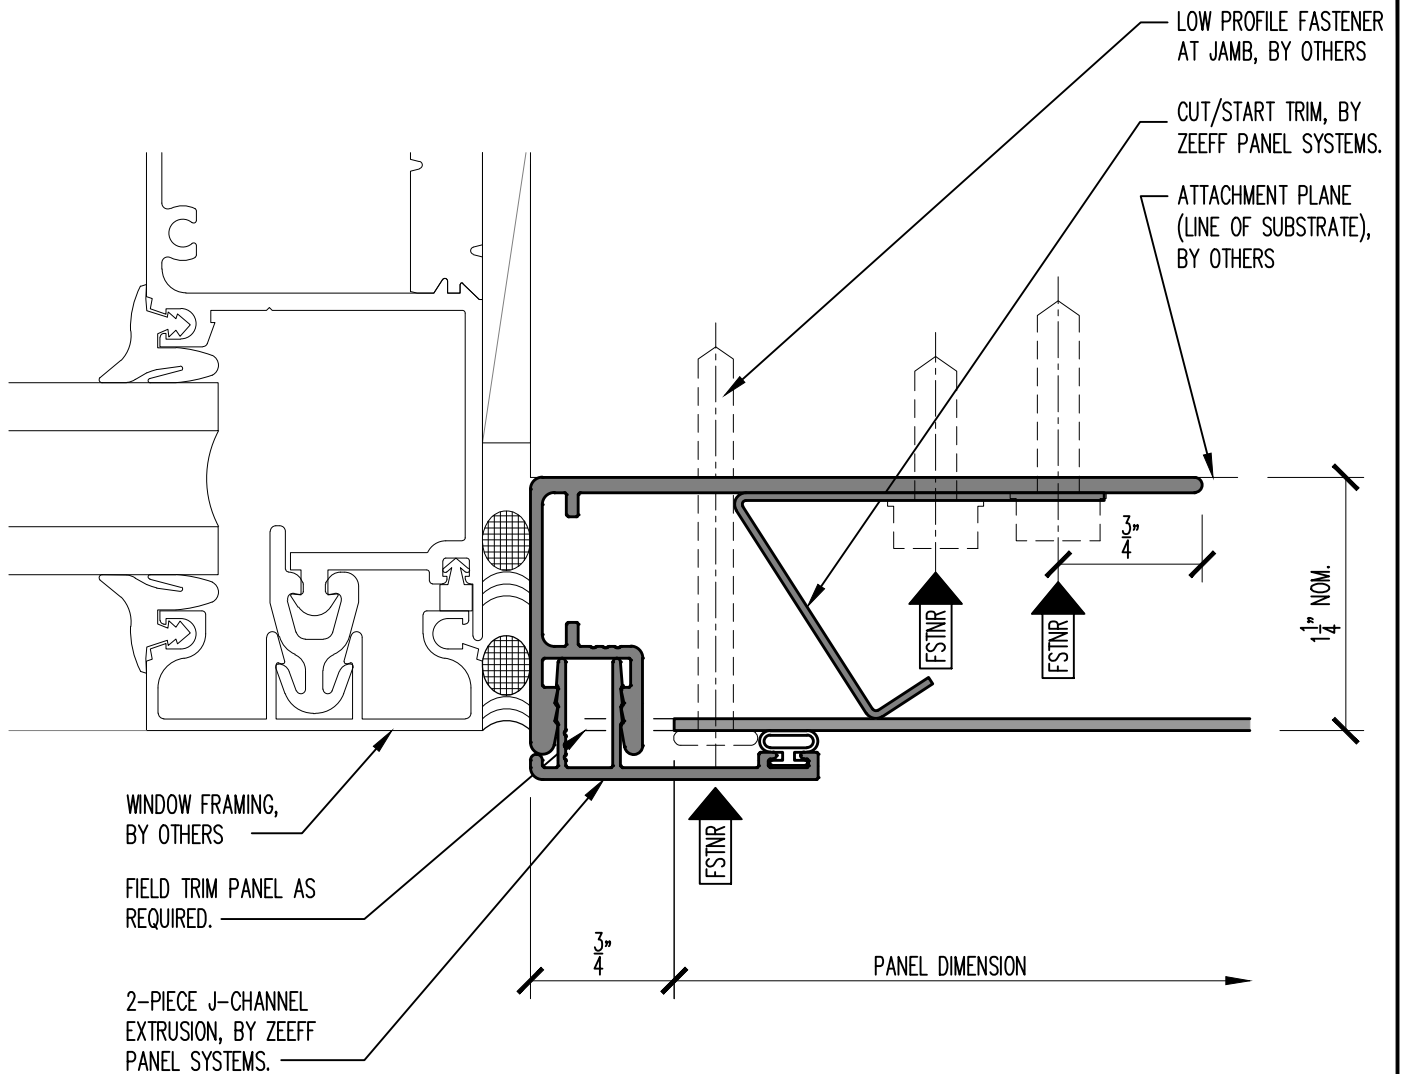

LITE SERIES DESIGN GUIDE

CUT-TO-FIT INSTALLATION

19

PANEL JAMB DETAIL AT FLUSH WINDOW / DOOR JAMB

SCALE: FULL

INFO@ZEEFFPANELS.COM | WWW.ZEEFFPANELS.COM

FULLY TESTED: AAMA 508 | ASTM E330 | ASTM E283 | ASTM E1233 | ASTM E331 | AAMA 505.1

D19