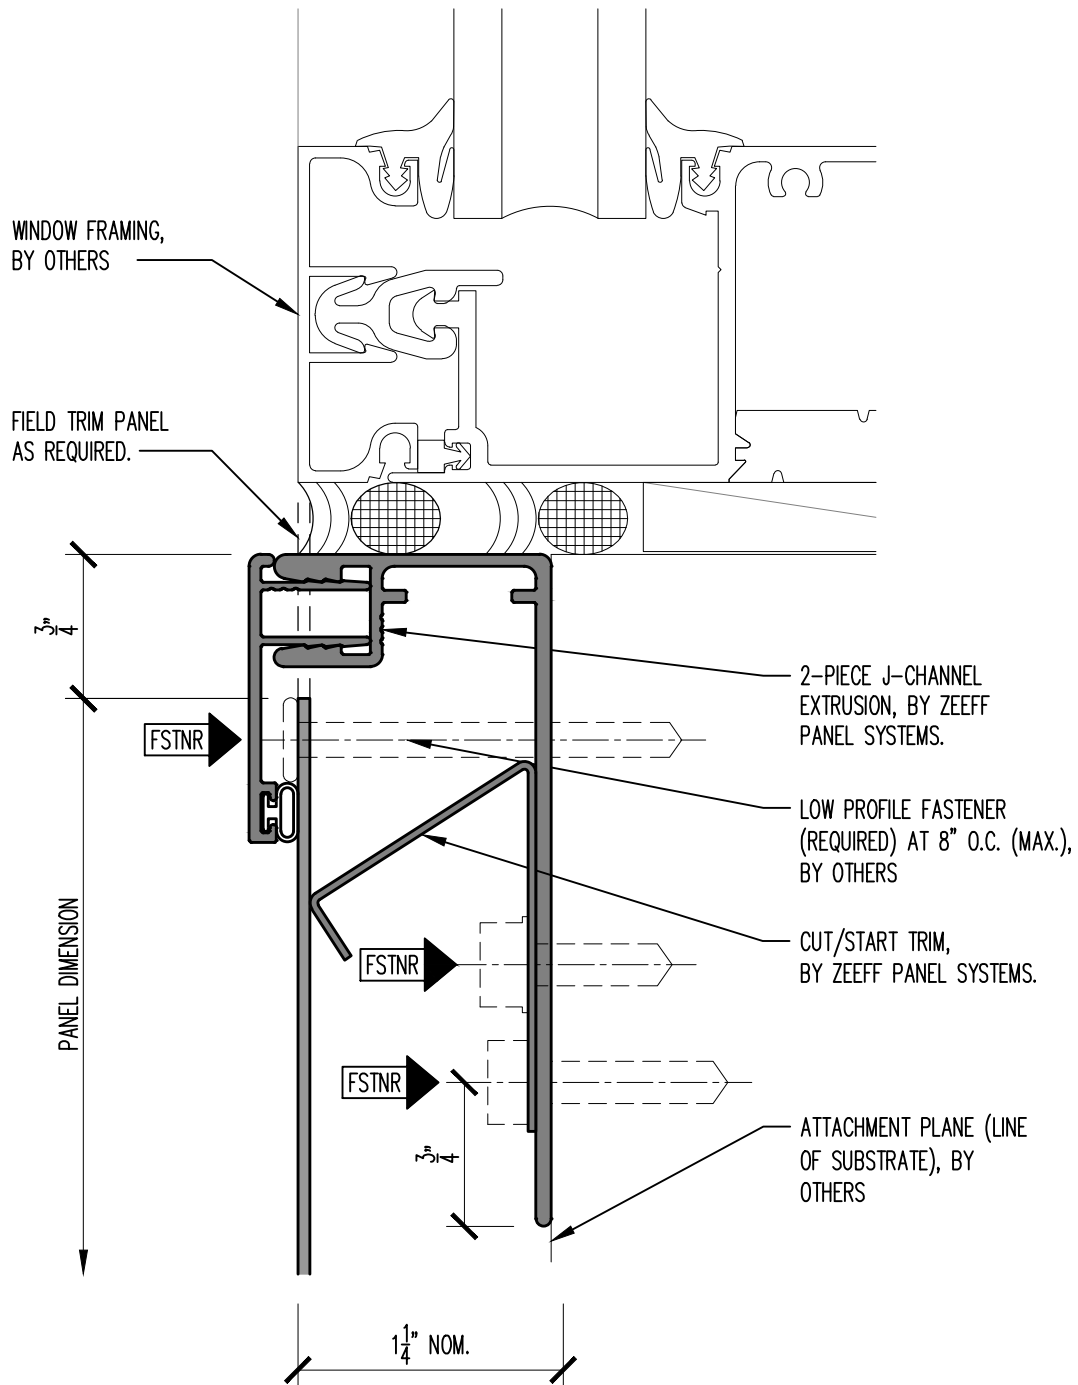

LITE SERIES DESIGN GUIDE

CUT-TO-FIT INSTALLATION

18

PANEL HEAD DETAIL AT FLUSH WINDOW SILL

SCALE: FULL