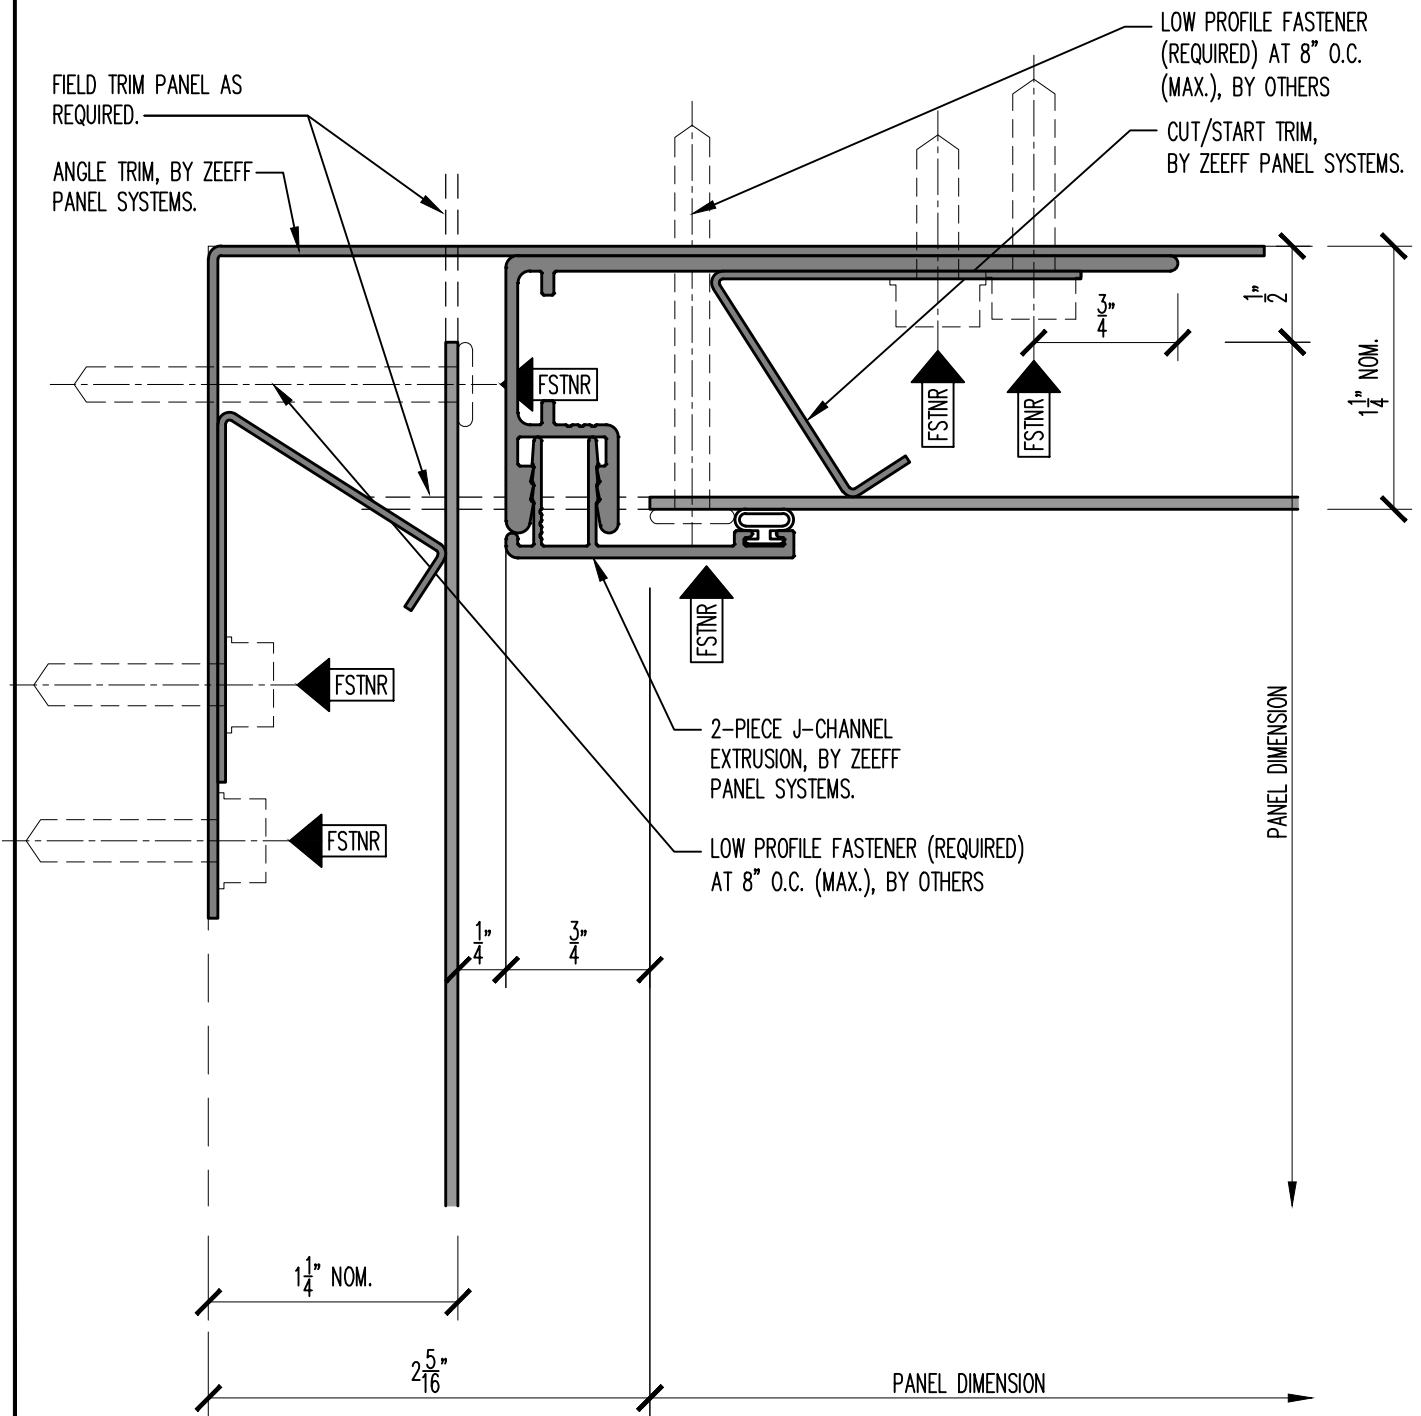

# LITE SERIES DESIGN GUIDE

## CUT-TO-FIT INSTALLATION

14

### WALL TO SOFFIT TRANSITION

SCALE: FULL