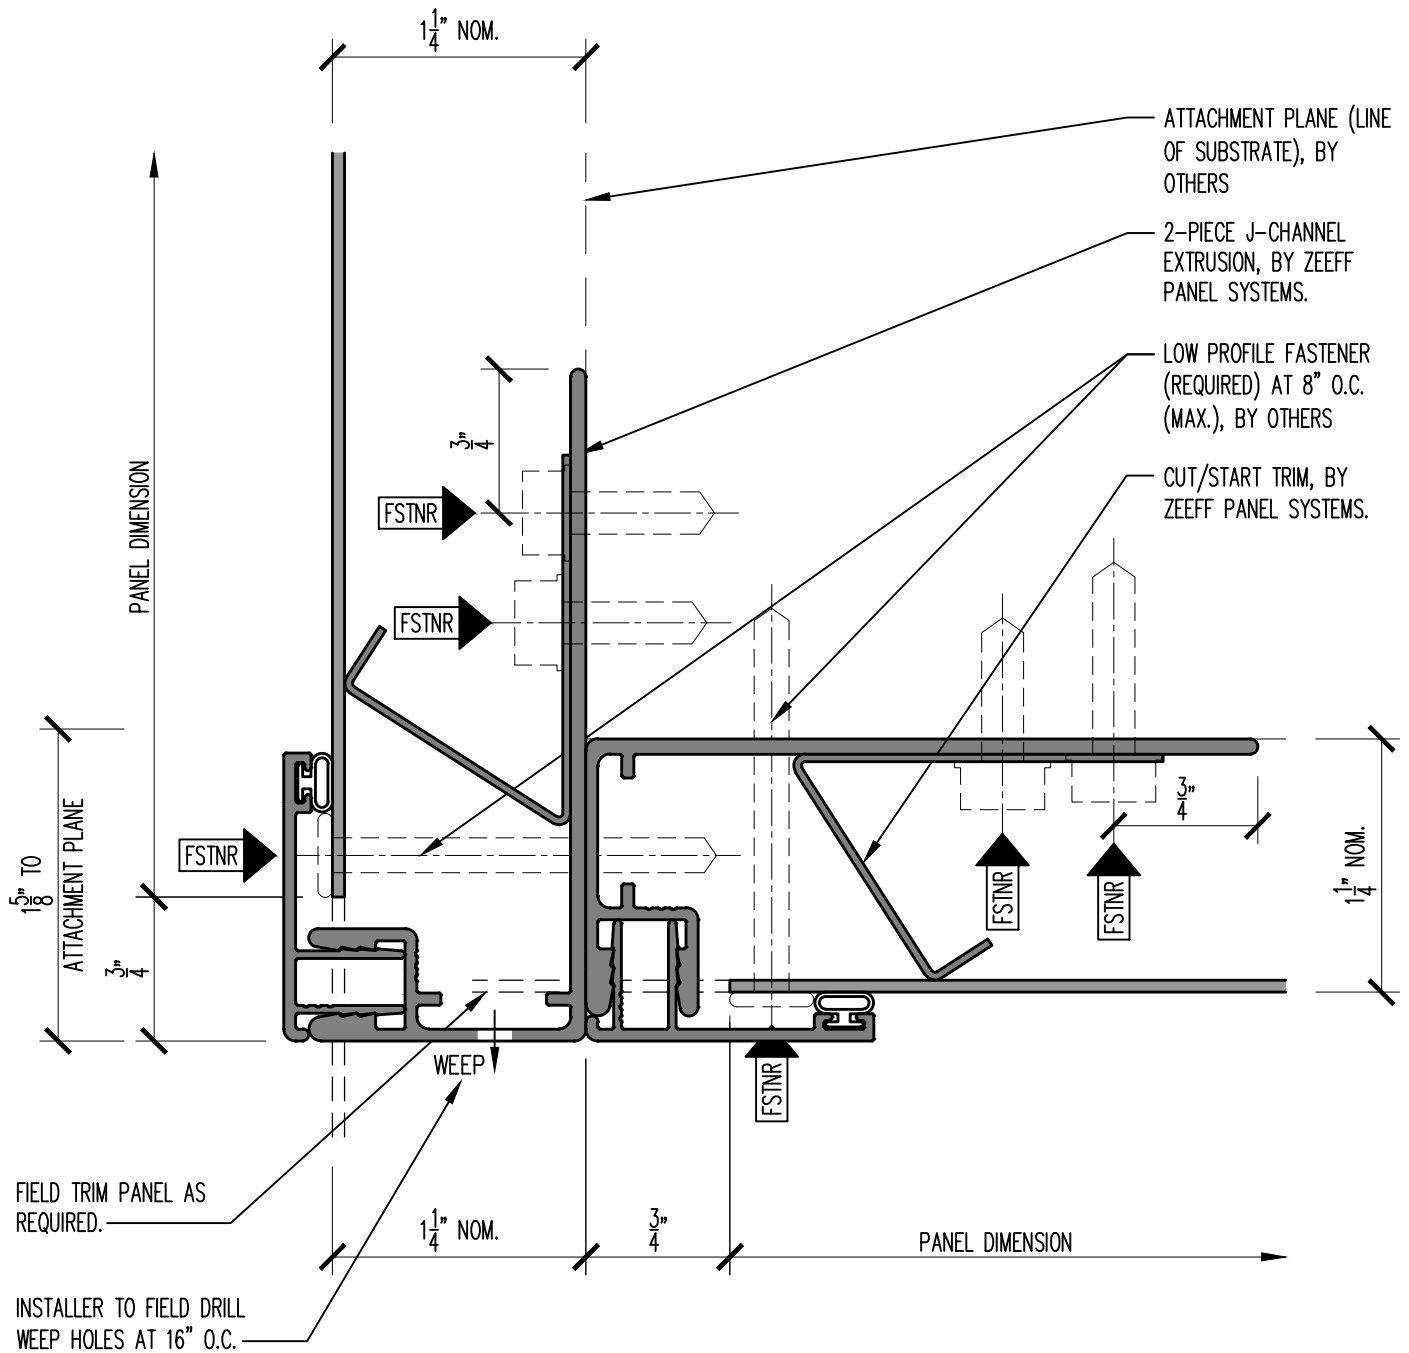

LITE SERIES DESIGN GUIDE

CUT-TO-FIT INSTALLATION

13

FASCIA TO SOFFIT TRANSITION

SCALE: FULL