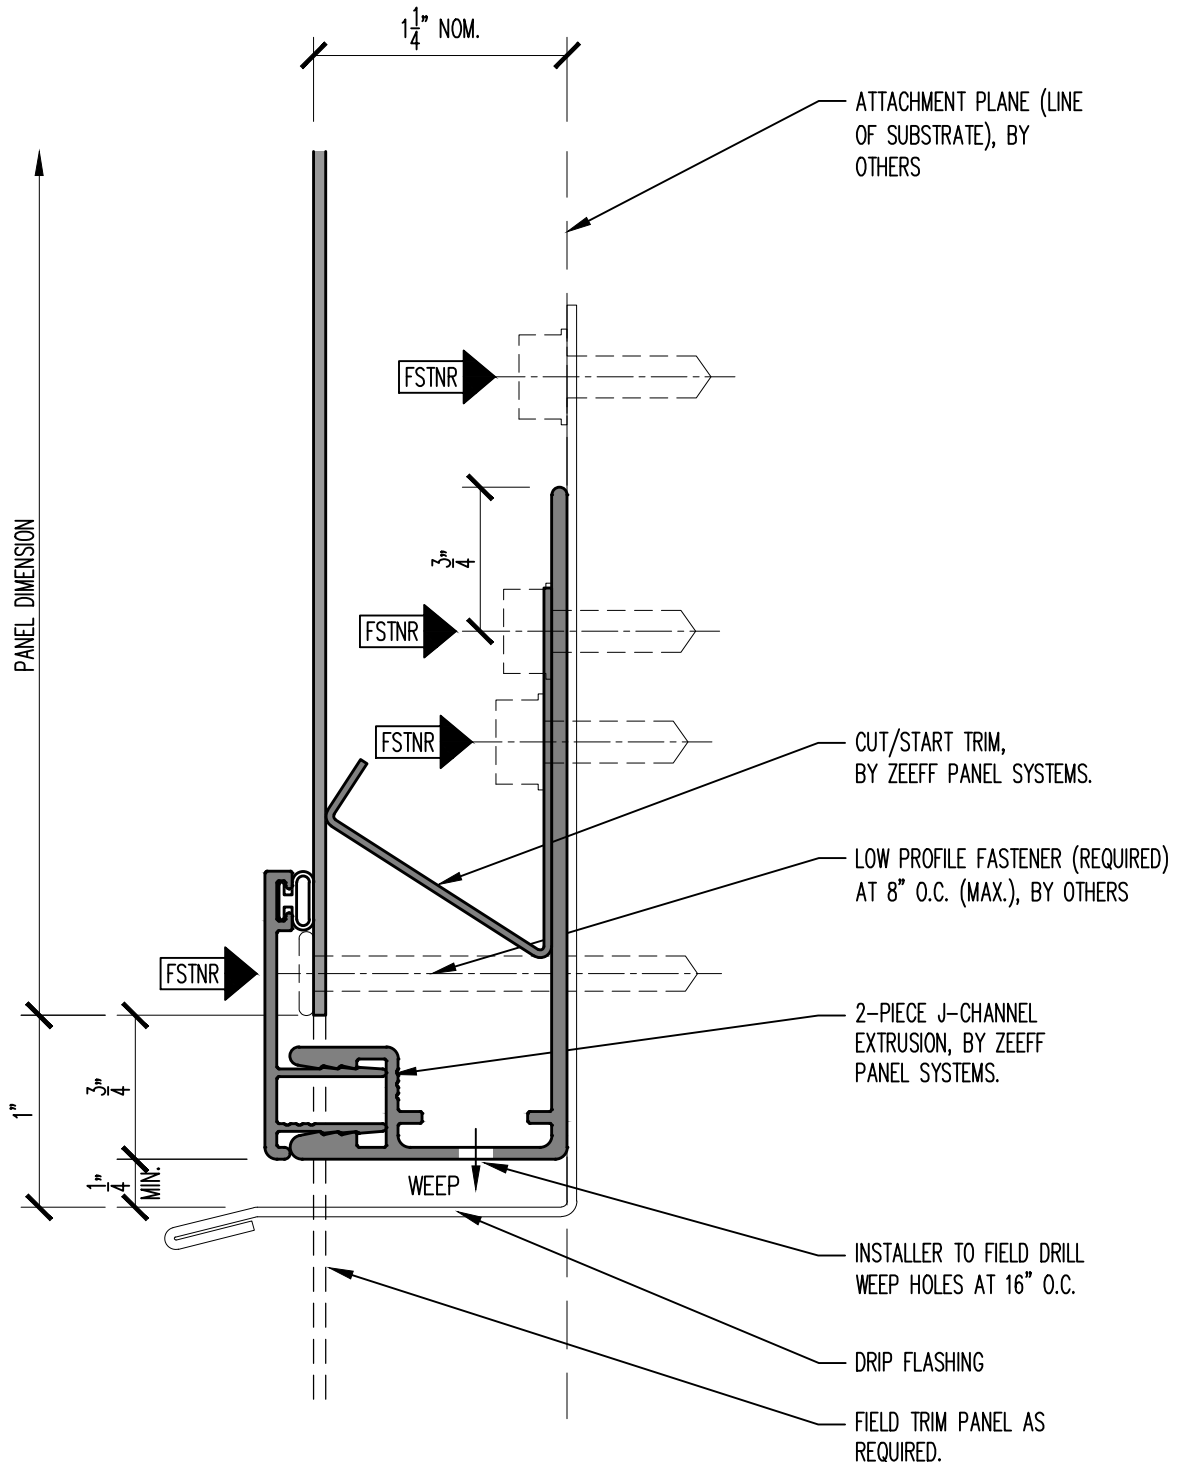

LITE SERIES DESIGN GUIDE

CUT-TO-FIT INSTALLATION

12

PANEL BASE TERMINATION OVER ROOF

SCALE: FULL