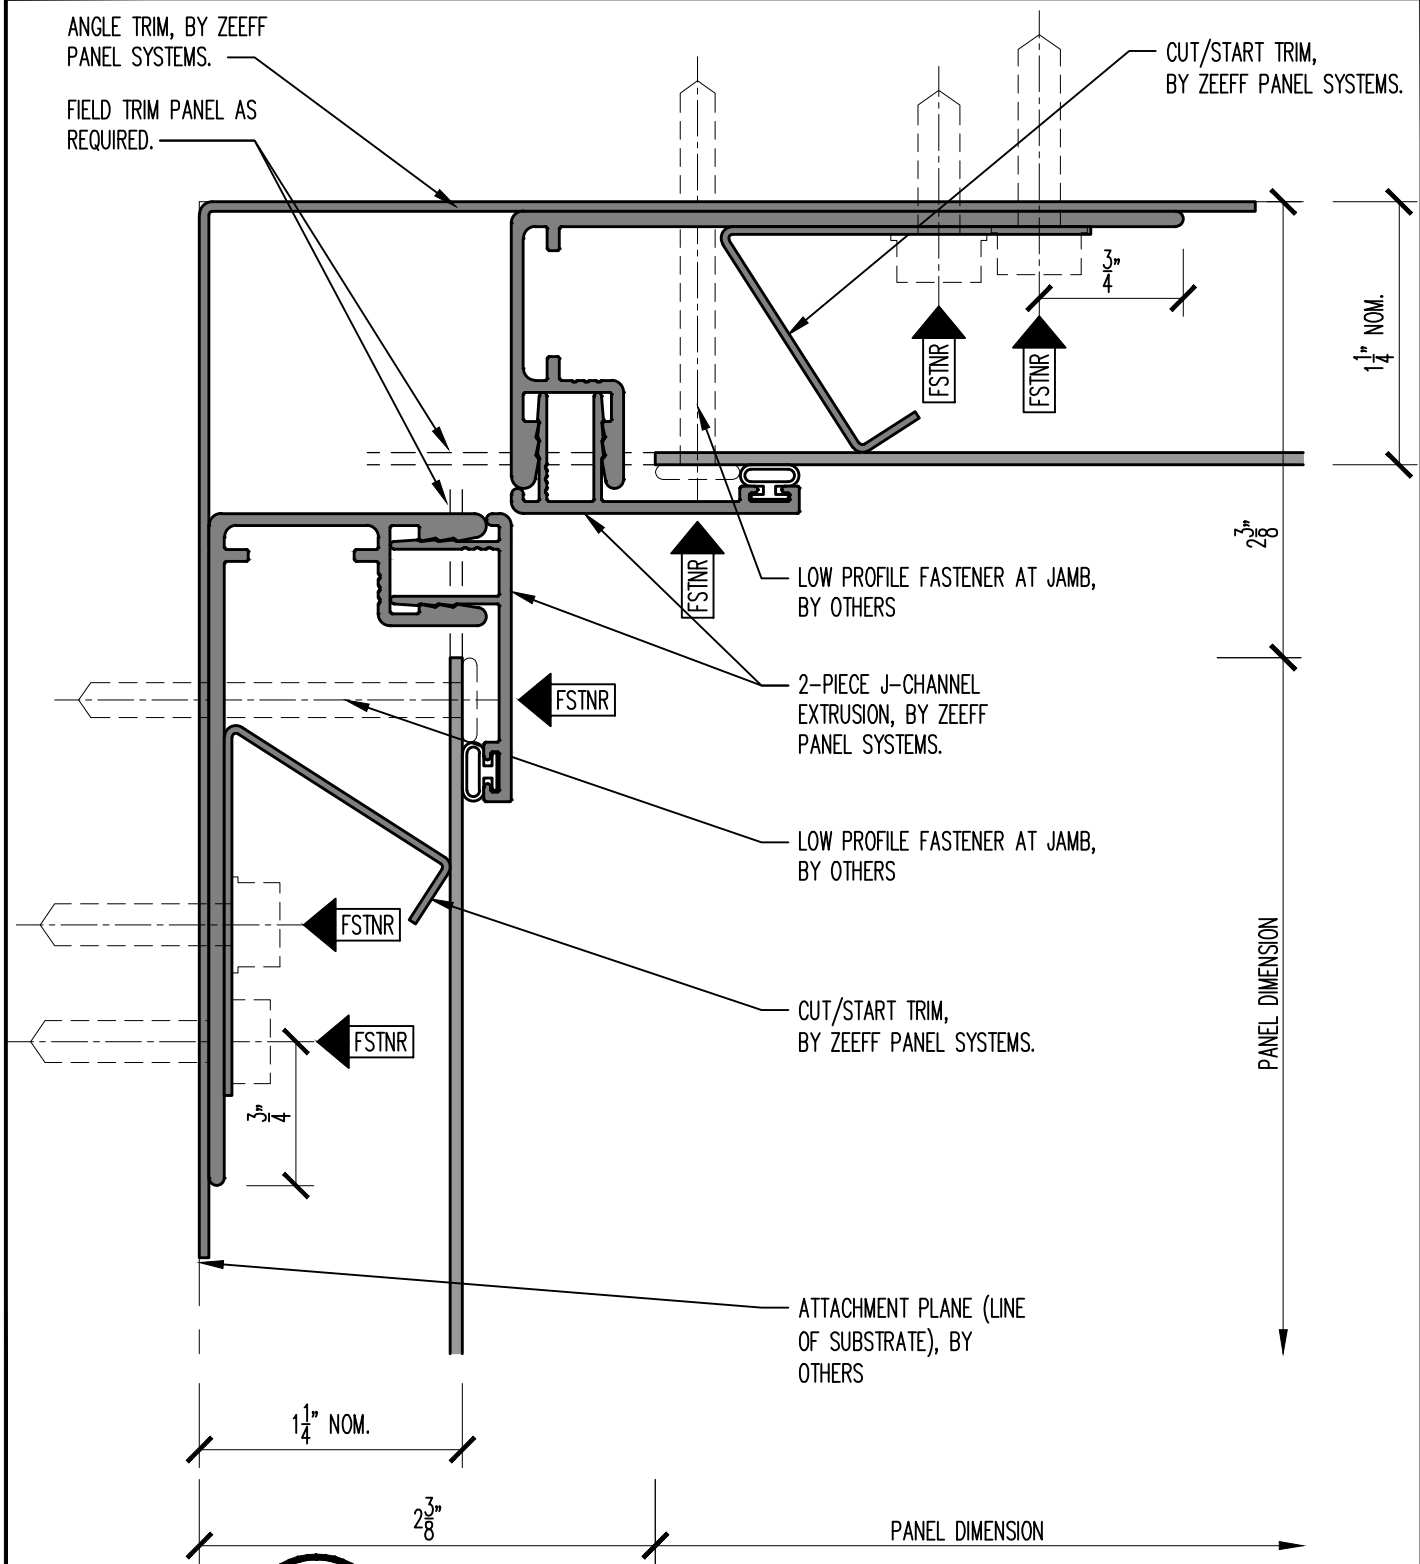

# LITE SERIES DESIGN GUIDE

## CUT-TO-FIT INSTALLATION

**7** 90° INSIDE CORNER DETAIL  
SCALE: FULL