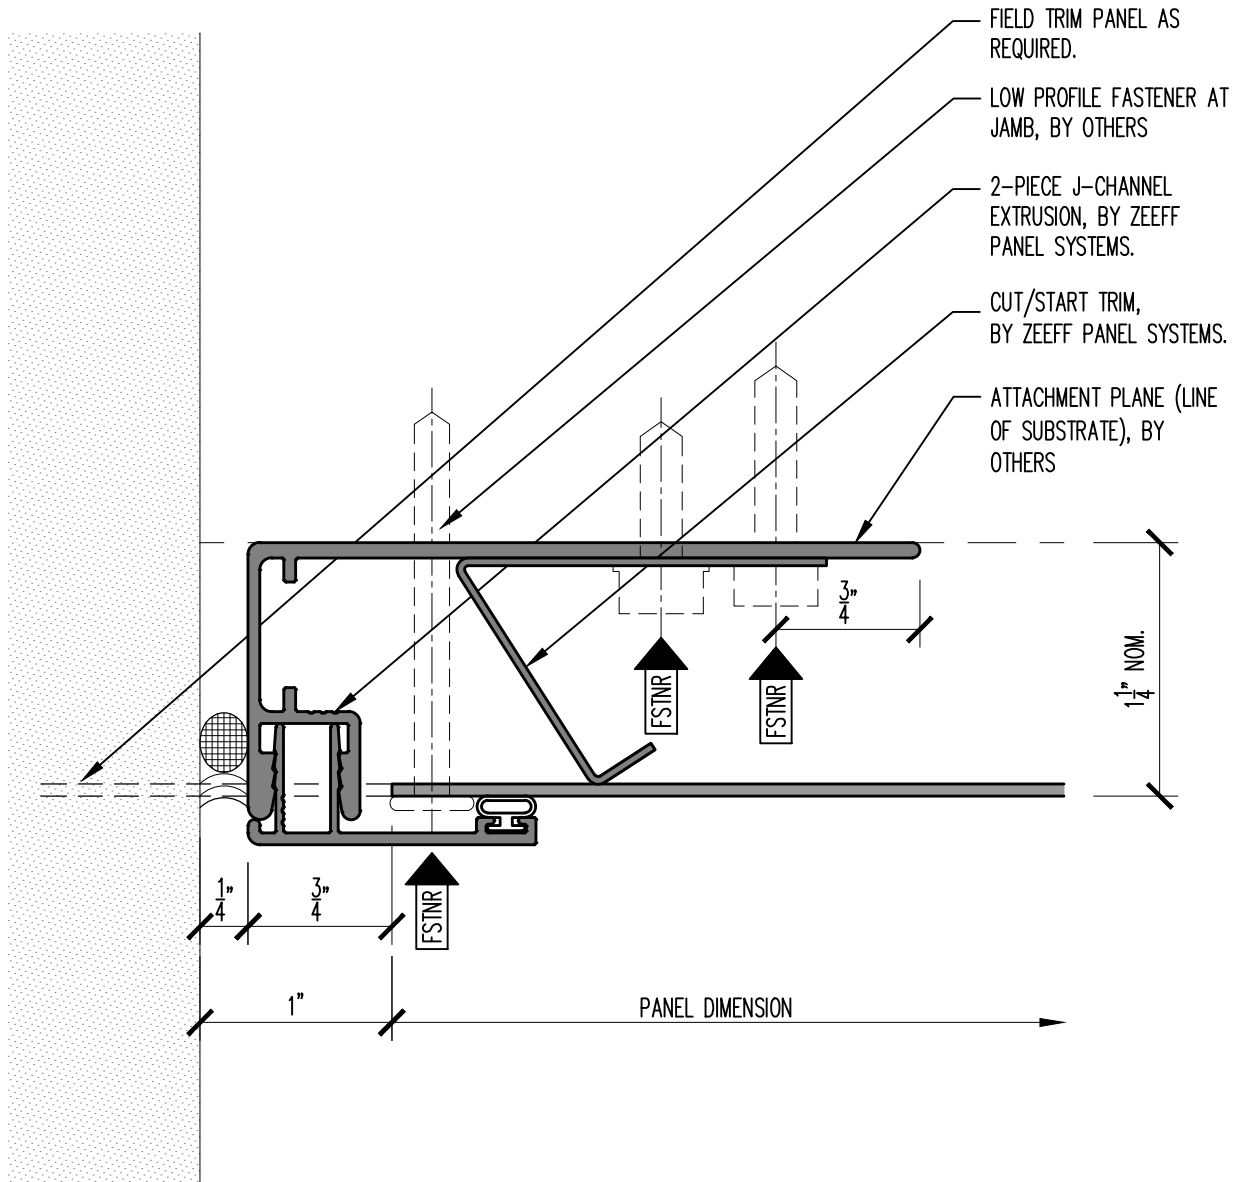

LITE SERIES DESIGN GUIDE

CUT-TO-FIT INSTALLATION

4

PANEL JAMB TERMINATION

SCALE: FULL